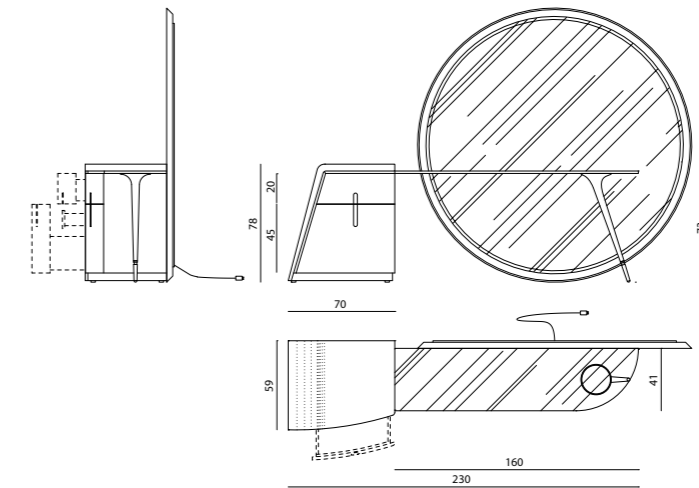

DANTE
WRITING DESK

WESTLEY

RADICA VERSION

TECHNICAL DRAWINGS

Mobile trucco
Make-up unit

Design
Steve Leung

[click here](#)