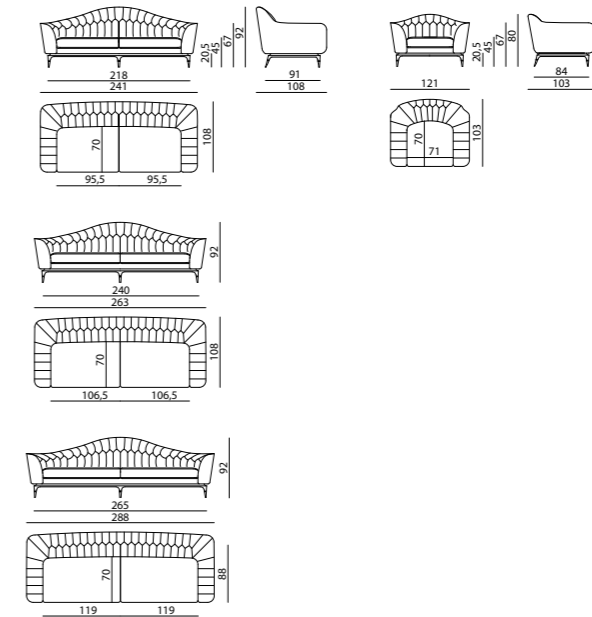

## TECHNICAL DRAWINGS

Divano, poltrona  
Sofa, armchair

Design  
Steve Leung

●  
click here

BRUBECK  
SOFA