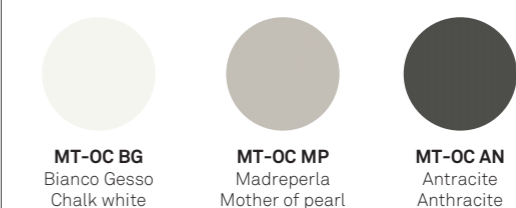

MATERICO NODATO / TEXTURED KNOTTED

MATERICO OPACO / MATT TEXTURED

MATERICO PORO APERTO / TEXTURED OPEN PORE

MATERICO / TEXTURED

LACCATI PORO APERTO / OPEN PORE LACQUERS

LACCATI / LAQUERED

BOISERIE KREA - KREA BACK PANELS