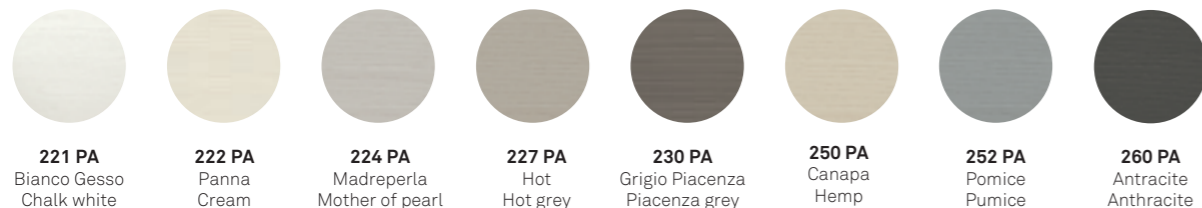

SCRITTOI finiture / finishes

MATERICO ESSENZA / TEXTURED WOOD

MATERICO NODATO / TEXTURED KNOTTED

MATERICO OPACO / MATT TEXTURED

MATERICO PORO APERTO / TEXTURED OPEN PORE

MATERICO / TEXTURED

LACCATI / LAQUERED

LACCATI PORO APERTO / OPEN PORE LACQUERS

221 PA
Bianco Gesso
Chalk white

222 PA
Panna
Cream

224 PA
Madreperla
Mother of pearl

227 PA
Hot
Hot grey

230 PA
Grigio Piacenza
Piacenza grey

250 PA
Canapa
Hemp

252 PA
Pomice
Pumice

260 PA
Antracite
Anthracite