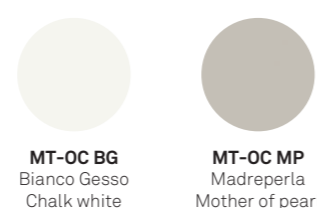

grafiche / graphic designs

SCRITTOI finiture / finishes

MATERICO ESSENZA / TEXTURED WOOD

MT-FO
Frassino Oriente
Eastern Ash

MT-RT
Rovere termocotto
Heat-treated Oak

MATERICO NODATO / TEXTURED KNOTTED

MT-RNC
Nodato chiaro
Light Knotted

MT-RNS
Nodato scuro
Dark knotted

MATERICO OPACO / MATT TEXTURED

MT-OC BG
Bianco Gesso
Chalk white

MT-OC MP
Madreperla
Mother of pearl

MT-OC AN
Antracite
Anthracite

MATERICO PORO APERTO / TEXTURED OPEN PORE