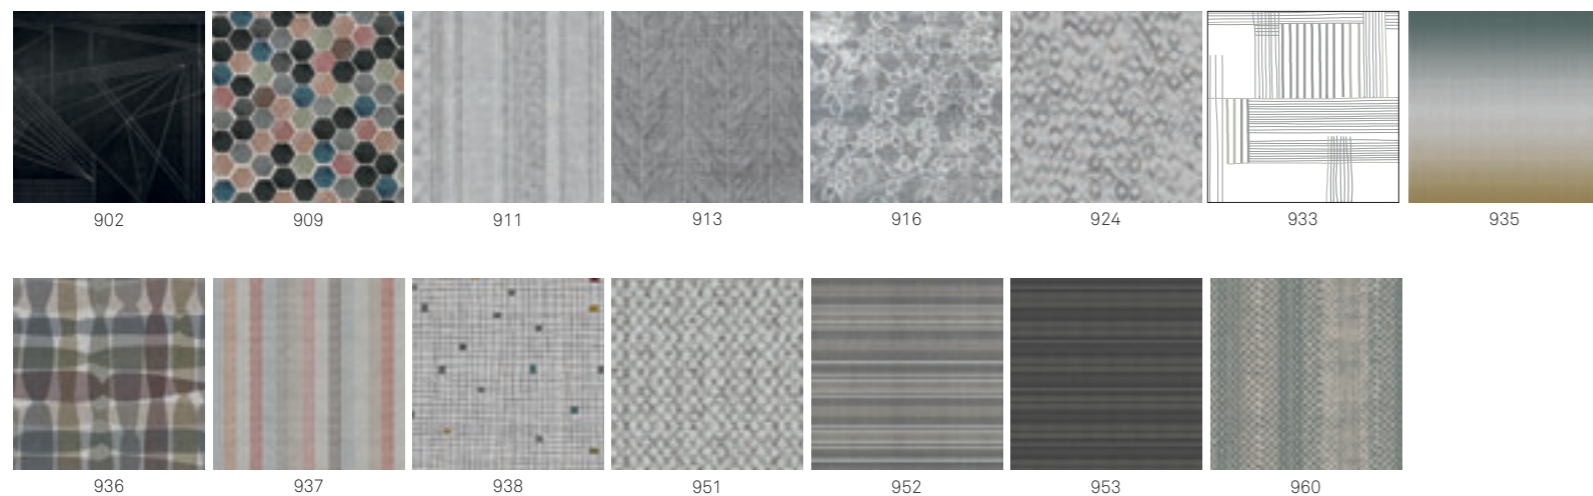

TOMMY YOUNG TECHNICAL SHEET

Decora la tua stanza con colore, materiali e grafiche: crea il tuo mood personale.
Decorate your room with our colours, materials and graphic designs: create your own, personal mood.

ANTE, ANTE KAOS, SCHIENALI E PENSILE Z - DOORS, KAOS DOORS, BACK PANELS AND Z WALL UNITS

grafiche / graphic designs