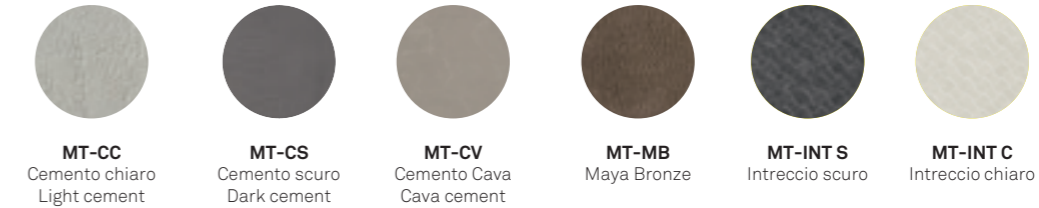

MATERICO NODATO / TEXTURED KNOTTED

MATERICO OPACO / MATT TEXTURED

MATERICO PORO APERTO / TEXTURED OPEN PORE

MATERICO / TEXTURED

LACCATI PORO APERTO / OPEN PORE LACQUERS

LACCATI / LAQUERED

BOISERIE KREA - KREA BACK PANELS