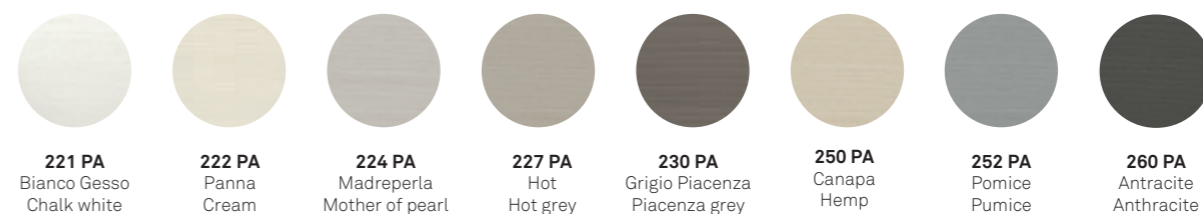

MATERICO NODATO / TEXTURED KNOTTED

MATERICO OPACO / MATT TEXTURED

MATERICO PORO APERTO / TEXTURED OPEN PORE

MATERICO / TEXTURED

LACCATI PORO APERTO / OPEN PORE LACQUERS

LACCATI / LAQUERED

BOISERIE KREA - KREA BACK PANELS