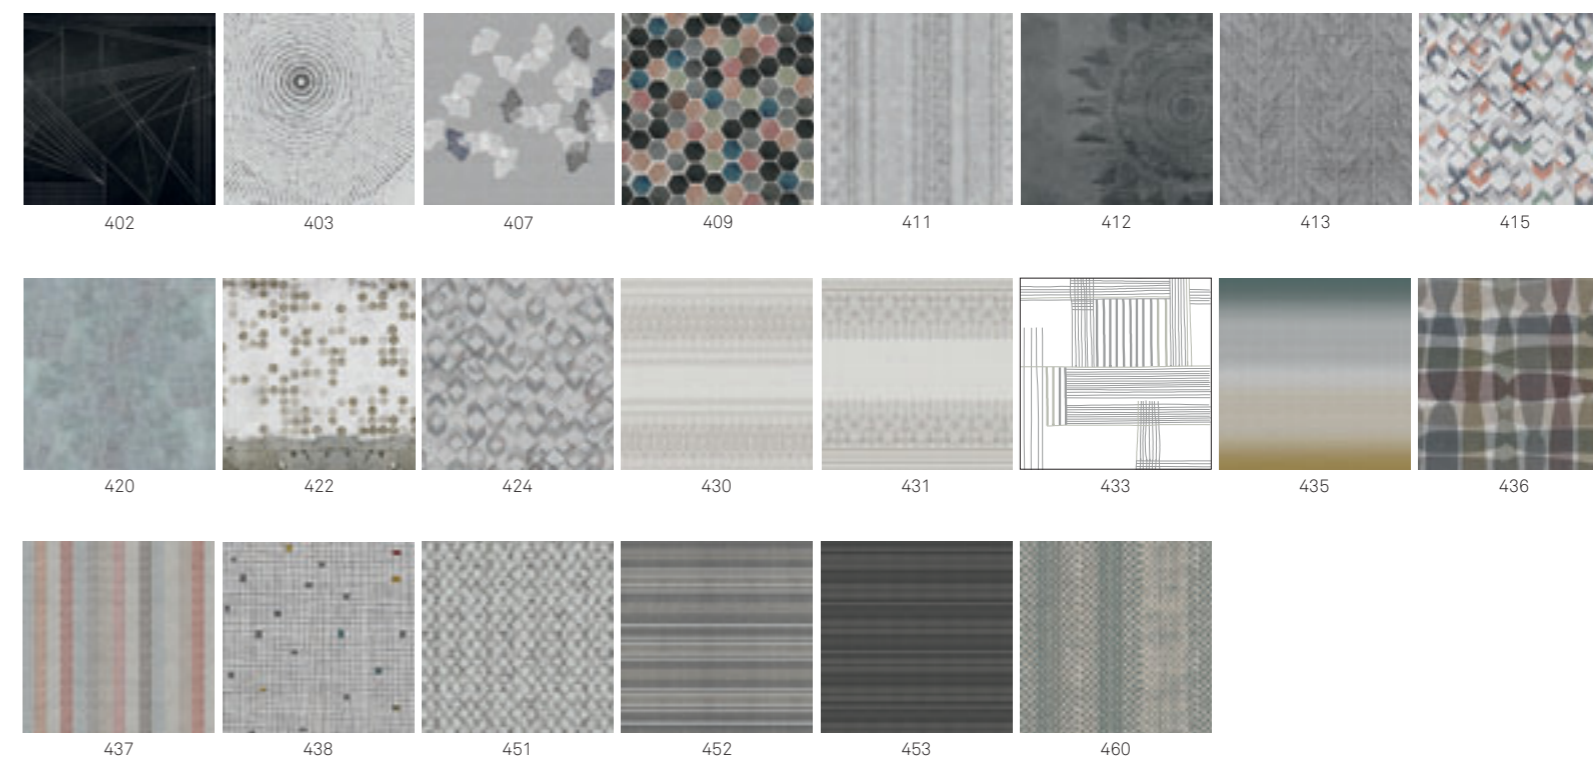

LACCATI / LAQUERED

BOISERIE KREA - KREA BACK PANELS

grafiche / graphic designs