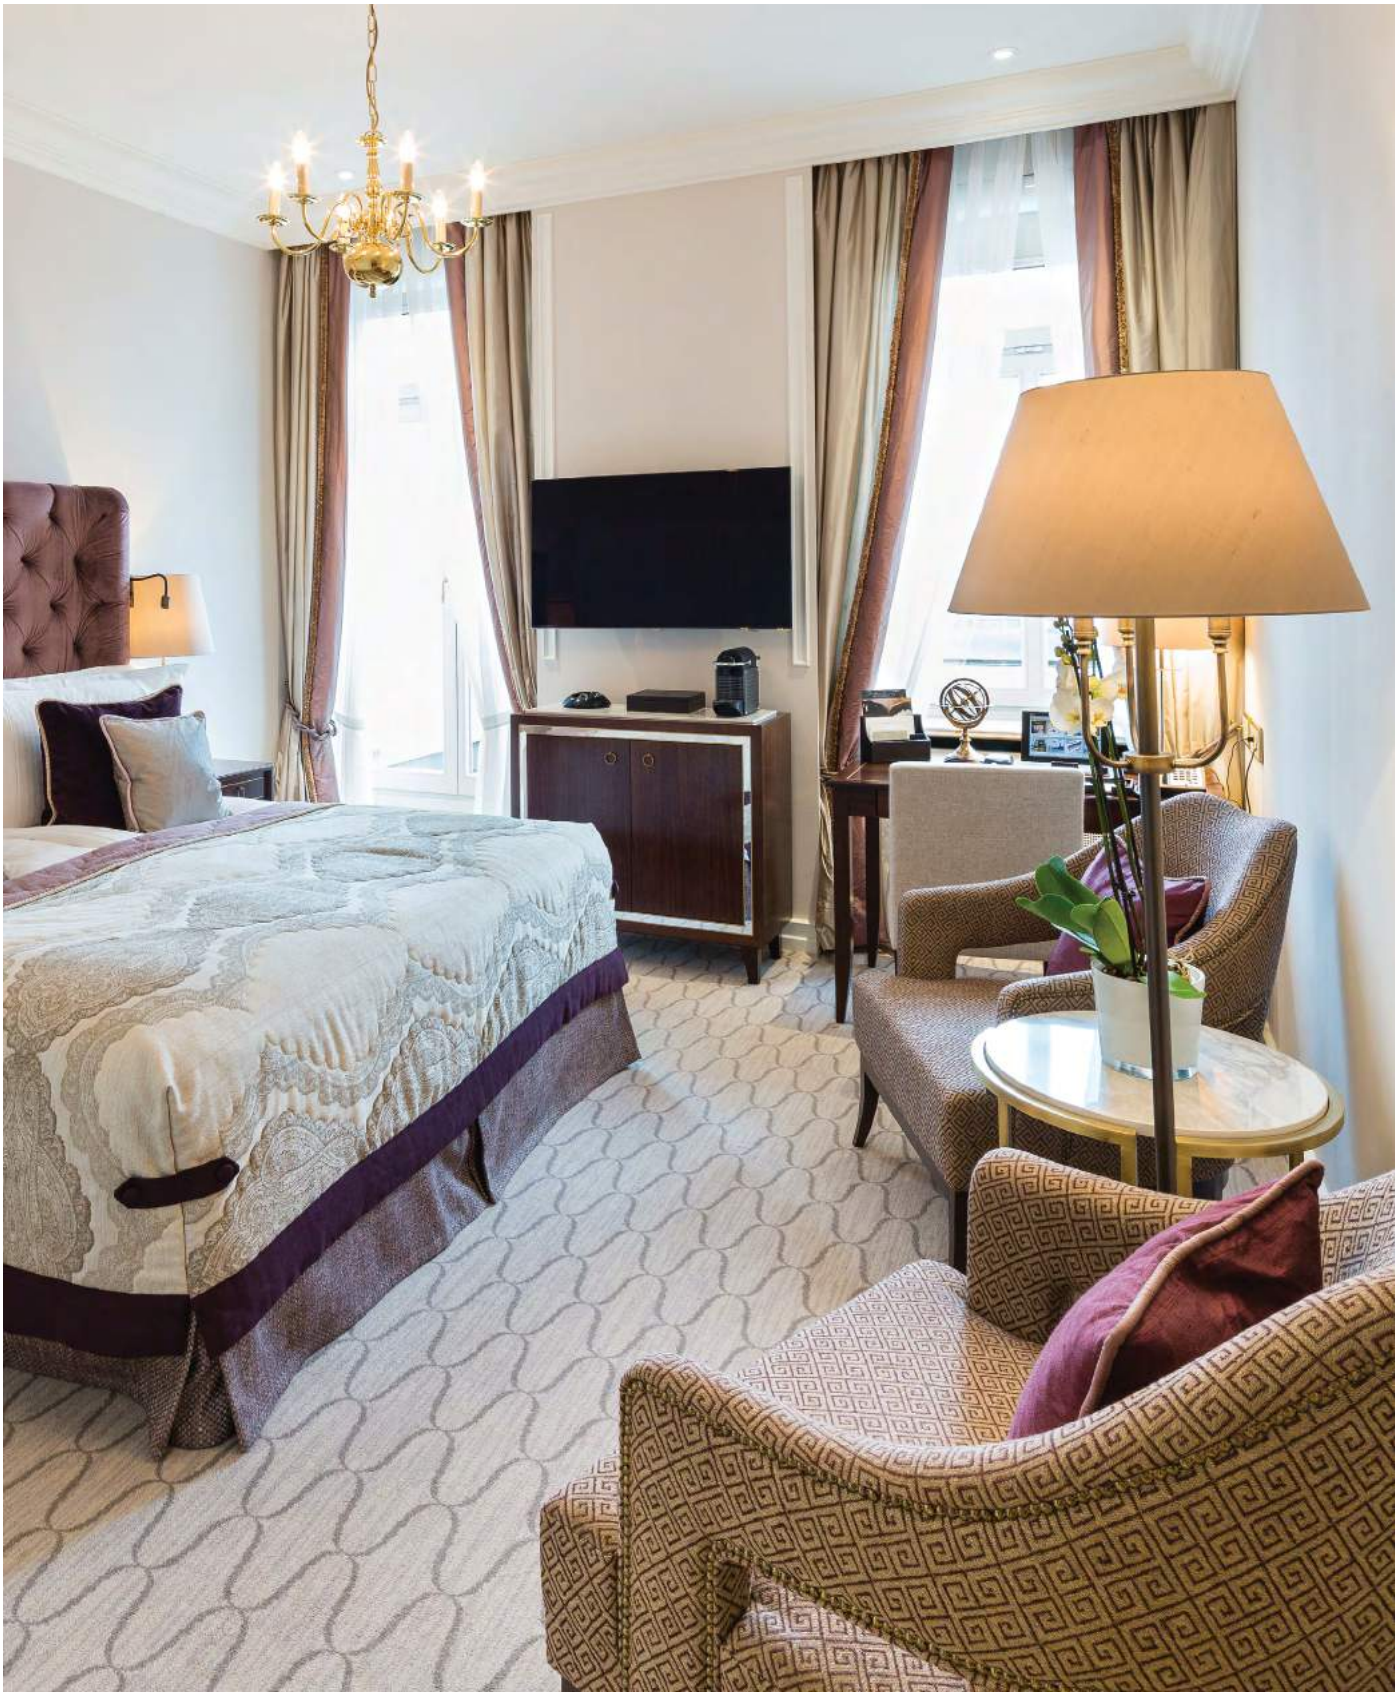

# FAIRMONT HOTEL

VIER JAHRESZEITEN HAMBURG

 HAMBURG, GERMANY

When the classic luxurious hotel was fully renovated, BRABBU was one of the brands whose pieces were specified to the project, with N°20 Armchair being the chosen design piece. In 6 of the classy luxurious suites, 126 customized N°20 Armchair were used, depending on the colour schemes of each suite. Bright, creamy nuances are pleasantly contrasted by accentuating highlight colours in gold, kiwi green, powder blue, carmine and light purple. Different from the standard version, N°20 armchair's legs are in wood, not upholstered, making it more elegant in a way that perfectly fits in harmony with the ambience décor.