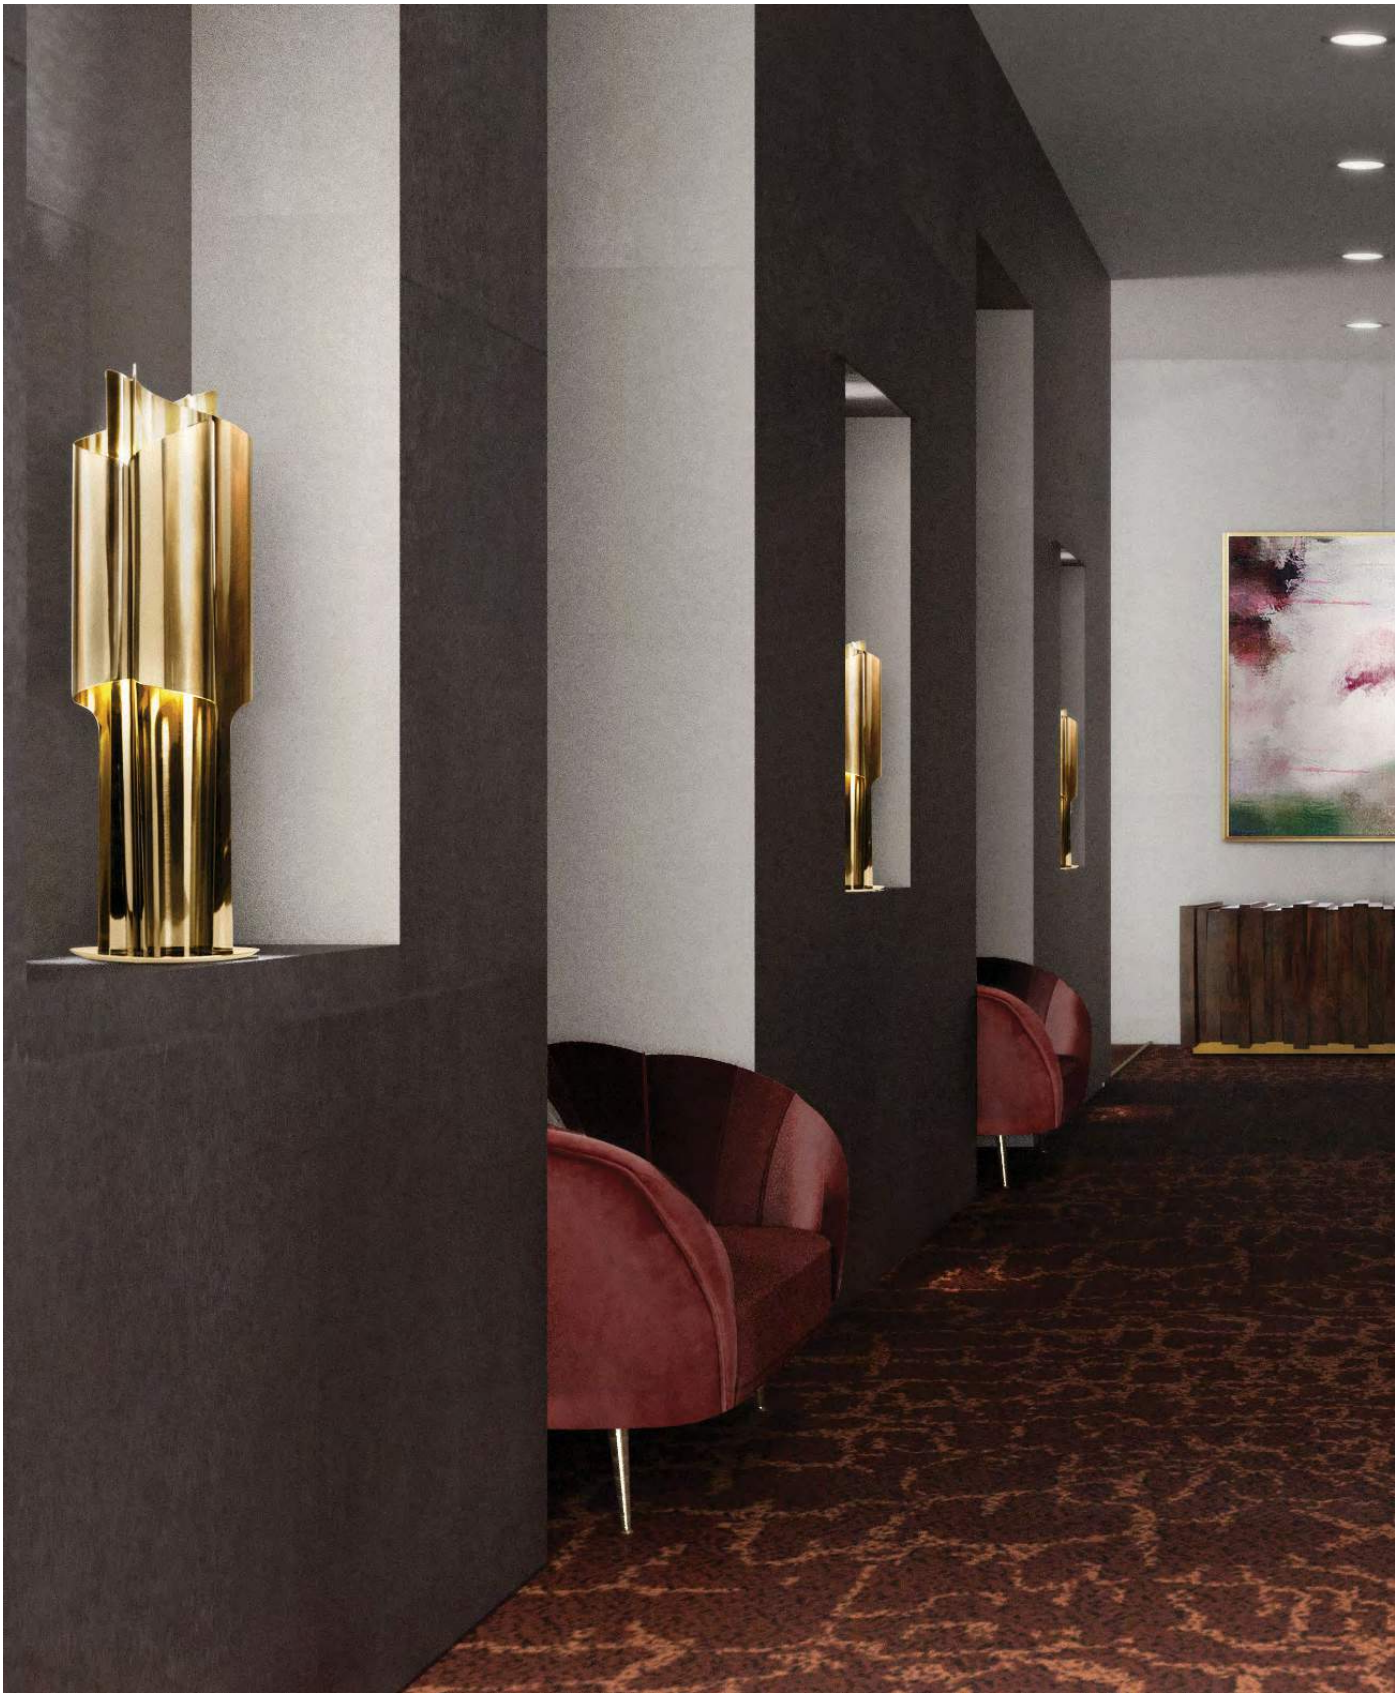

Sika armchair in Sir Nikolai Hotel, Hamburg - Germany

Product in this project:  
Oka Dining Chair, Brabbu main Collection

**LOBBY**  
COLLECTION

**Products in this project:**

Cyrus Table Light in Brabbu Hotel