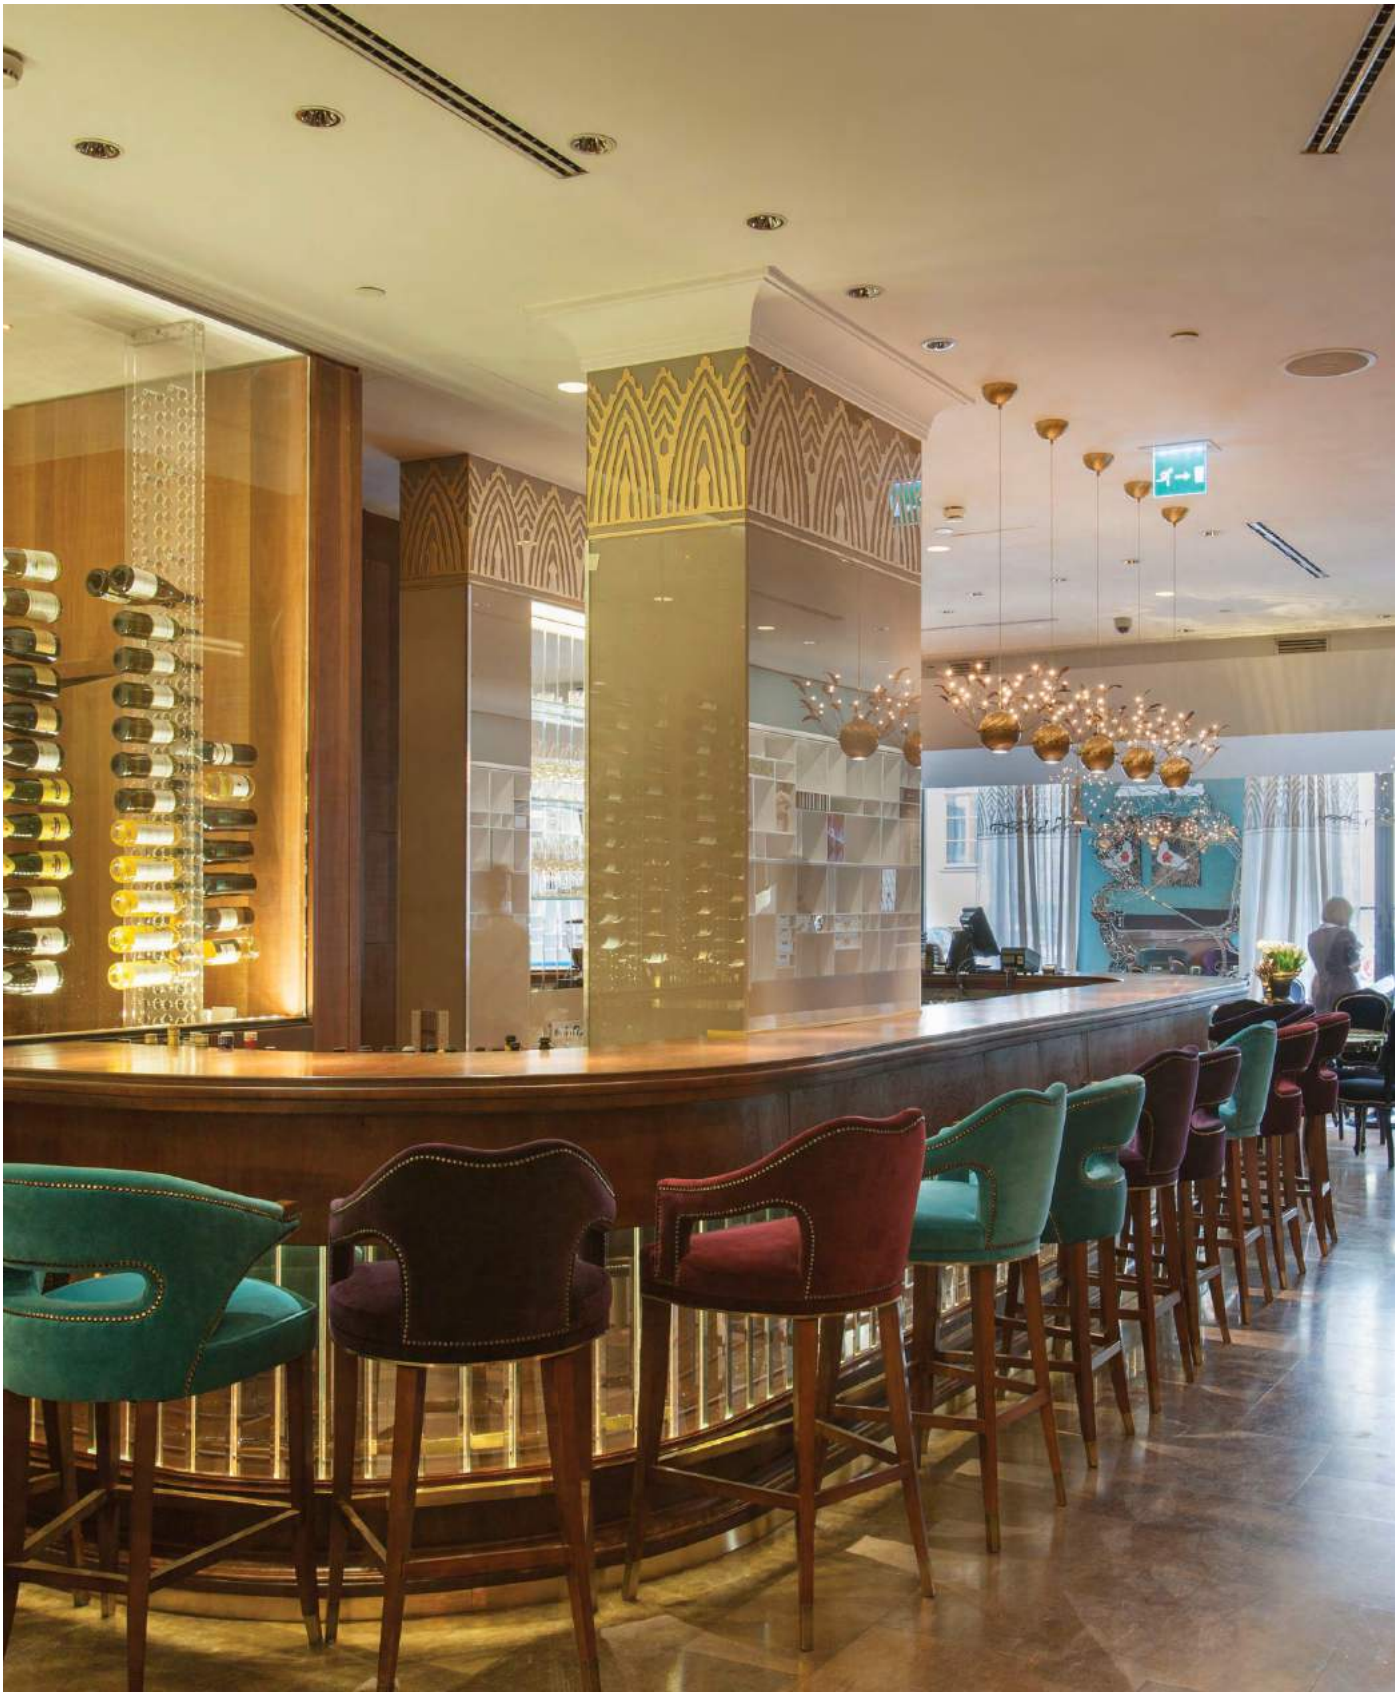

**Products in this project:**

Maya Armchair, Brabbu main Collection in The Athenaeum Hotel, London

**Products in this project:**

Koi Center Table in Lotte New York Palace Hotel, New York - USA

**Products in this project:**