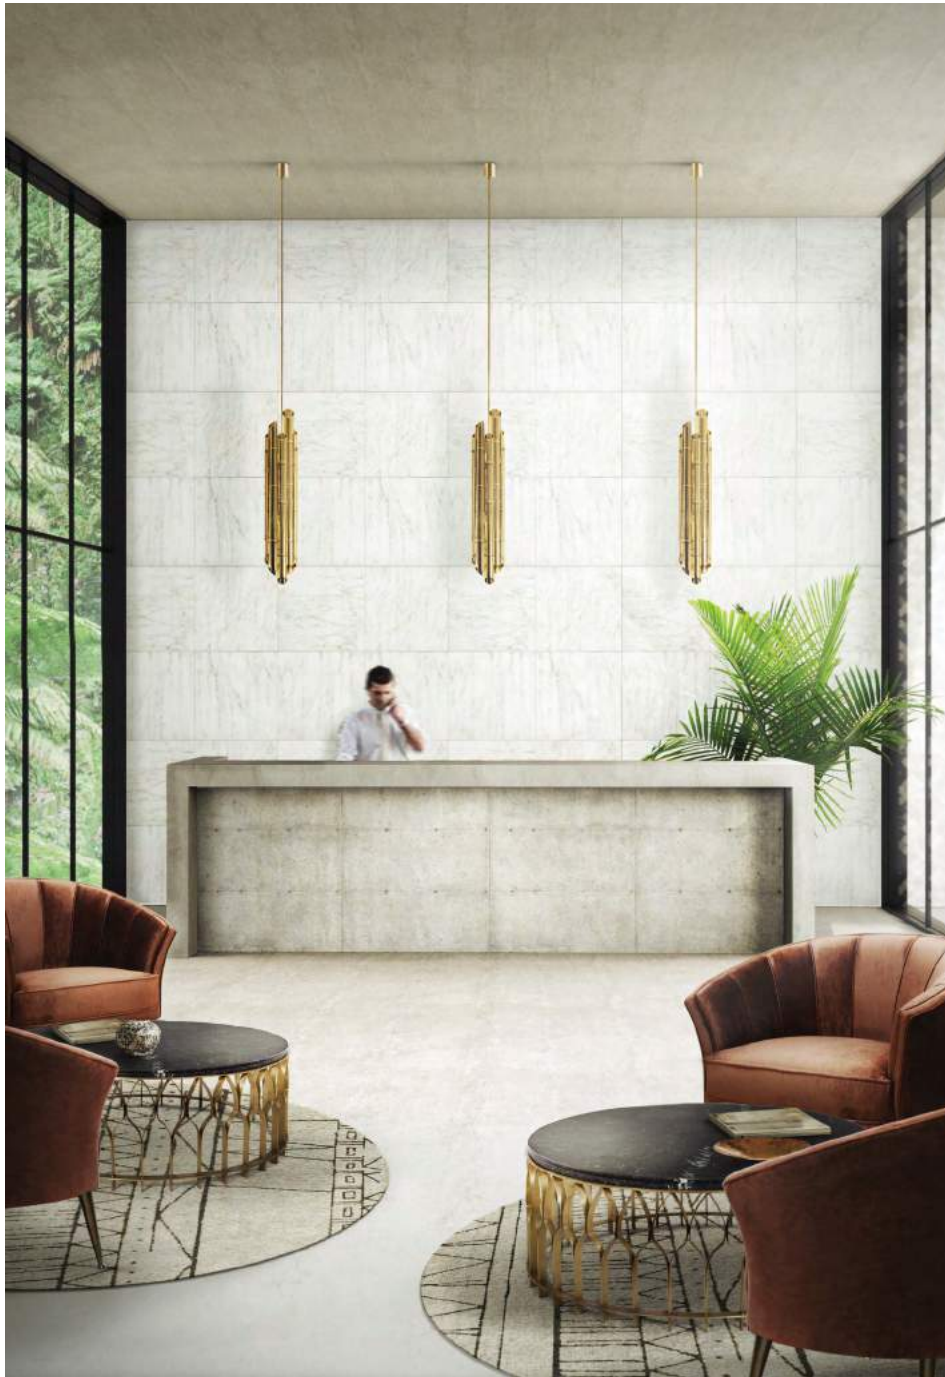

Products in this project:

Saki Pendant Light, Maya Armchair and Mecca Center Table, Brabbu main Collection