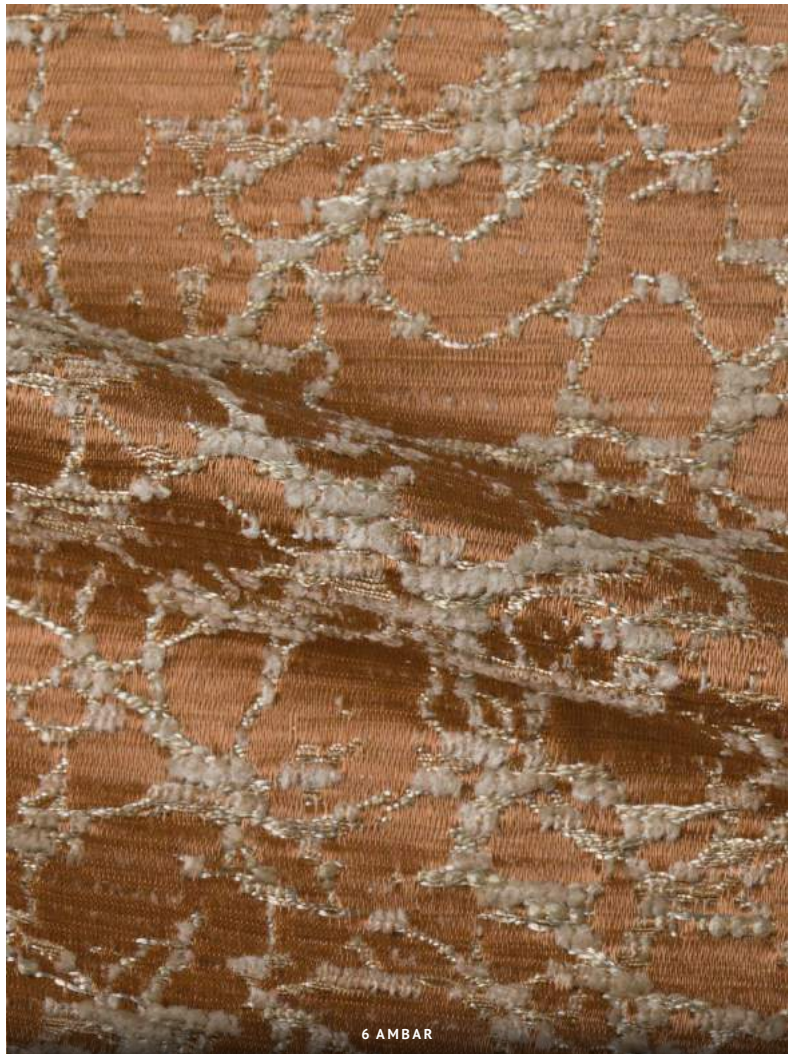

22 DUSTY INDIGO

23 PLAZA

24 DRY MUSK

25 ASPHALT

LINEN / COTTON  
**HOSTA V**

AVAILABLE IN 6 COLOURS

292

6 AMBAR