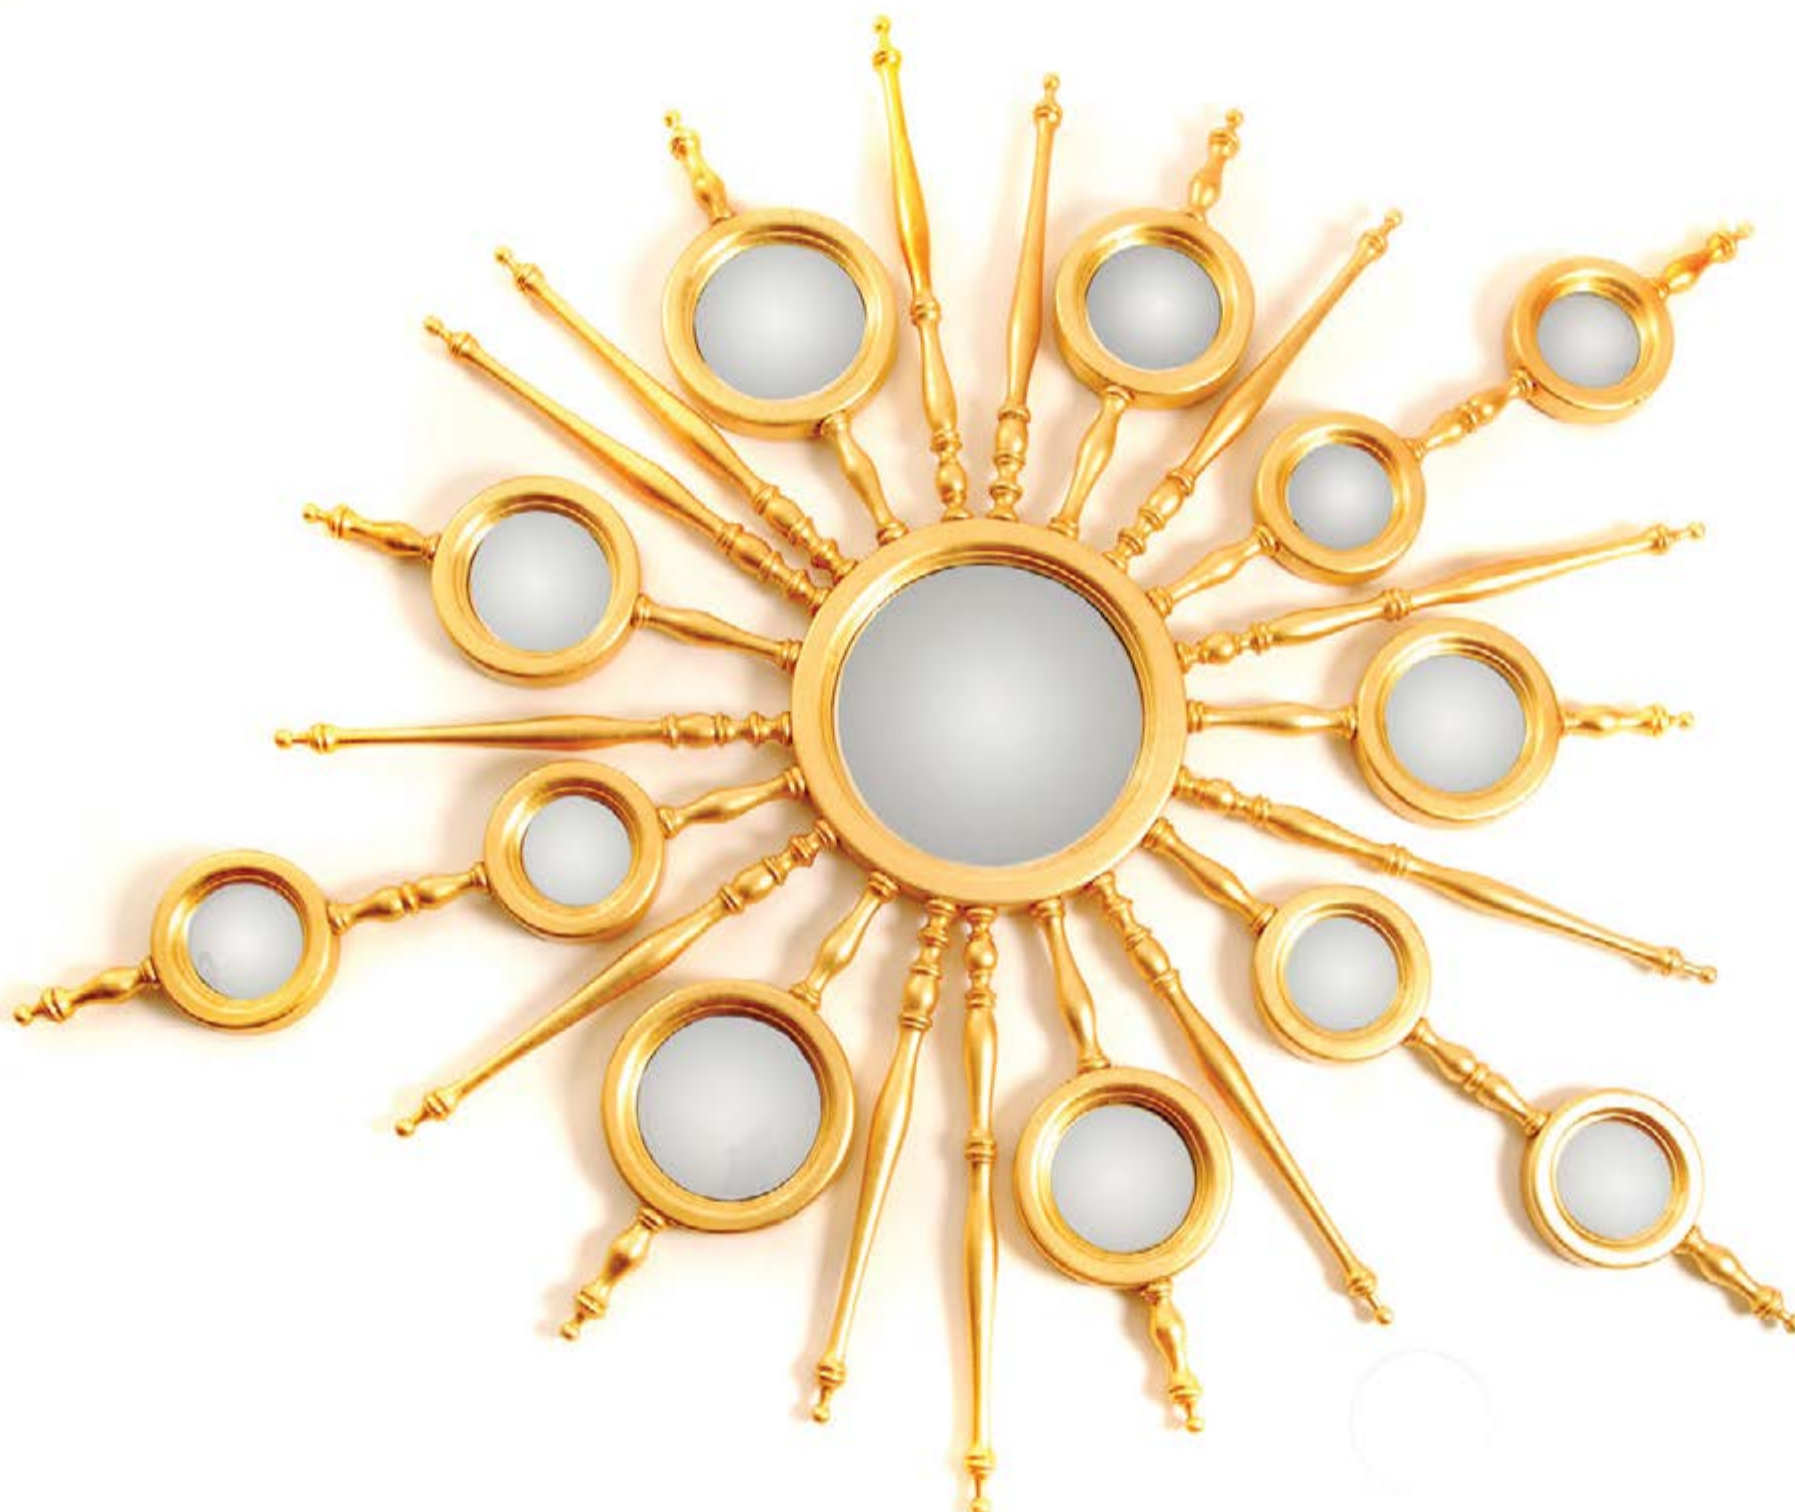

APOLLO
wall mirror

MEASURES: ø160 cm | 63" d: 5 cm | 2"
MATERIAL: Mahogany Wood, Gold leaf, Convex mirror
COLOUR: Gold