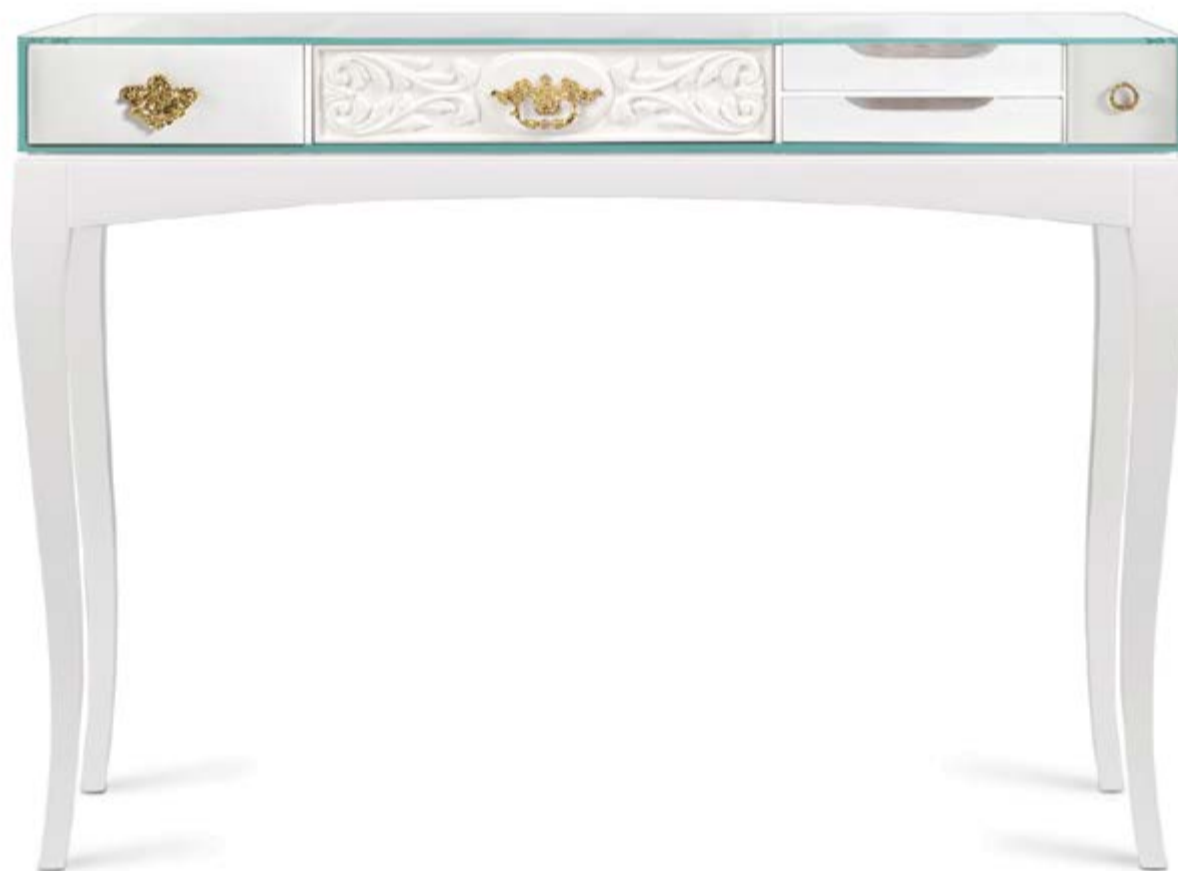

SOHO WHITE

console

MEASURES: w: 118 cm | 46.5" d: 43 cm | 16.9" h: 87 cm | 34.3"
w: 105 cm | 41.3" d: 43 cm | 16.9" h: 87 cm | 34.3"
w: 90 cm | 35.4" d: 43 cm | 16.9" h: 87 cm | 34.3"
w: 80 cm | 31.5" d: 43 cm | 16.9" h: 87 cm | 34.3"
MATERIAL: Clear glass, white lacquer, brass, leather gloss
COLOUR: White