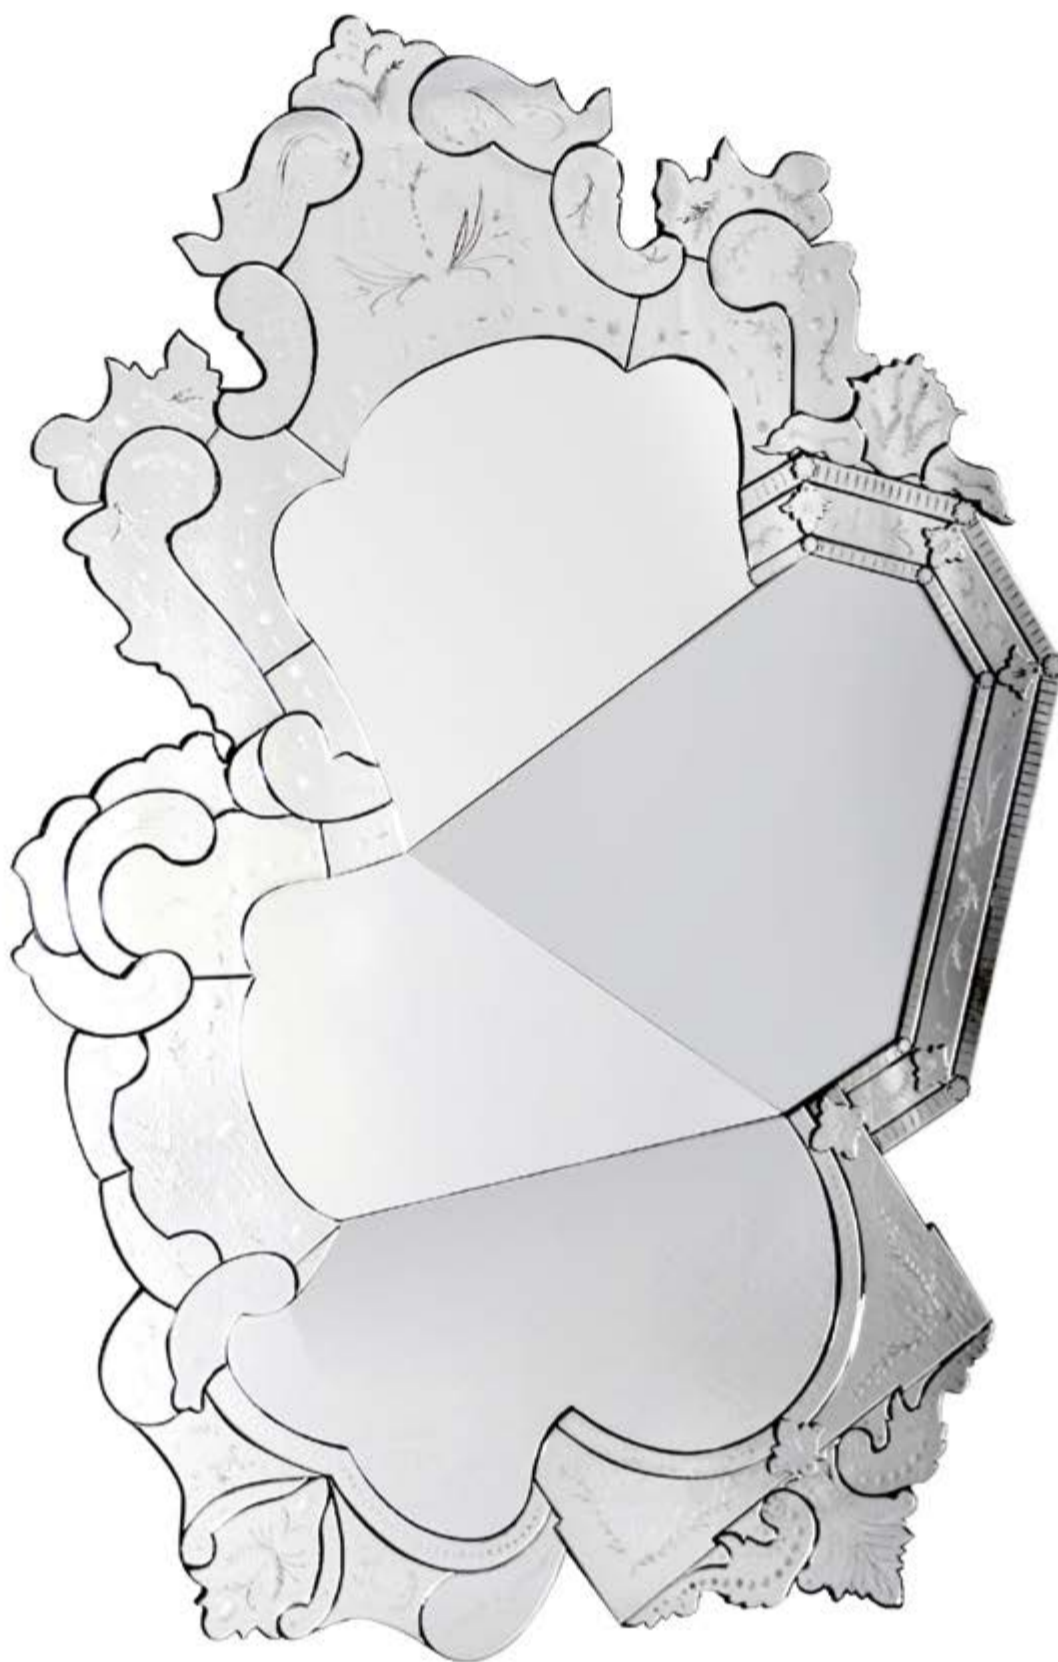

VENICE

mirror

—
MEASURES: w. 147 cm | 57.9" d: 6 cm | 2.4" h: 214 cm | 84.3"
MATERIAL: Venetian Mirror, Glass,
Lacquered wood finished with a darkened red and high gloss varnish
COLOUR: Incolor mirror