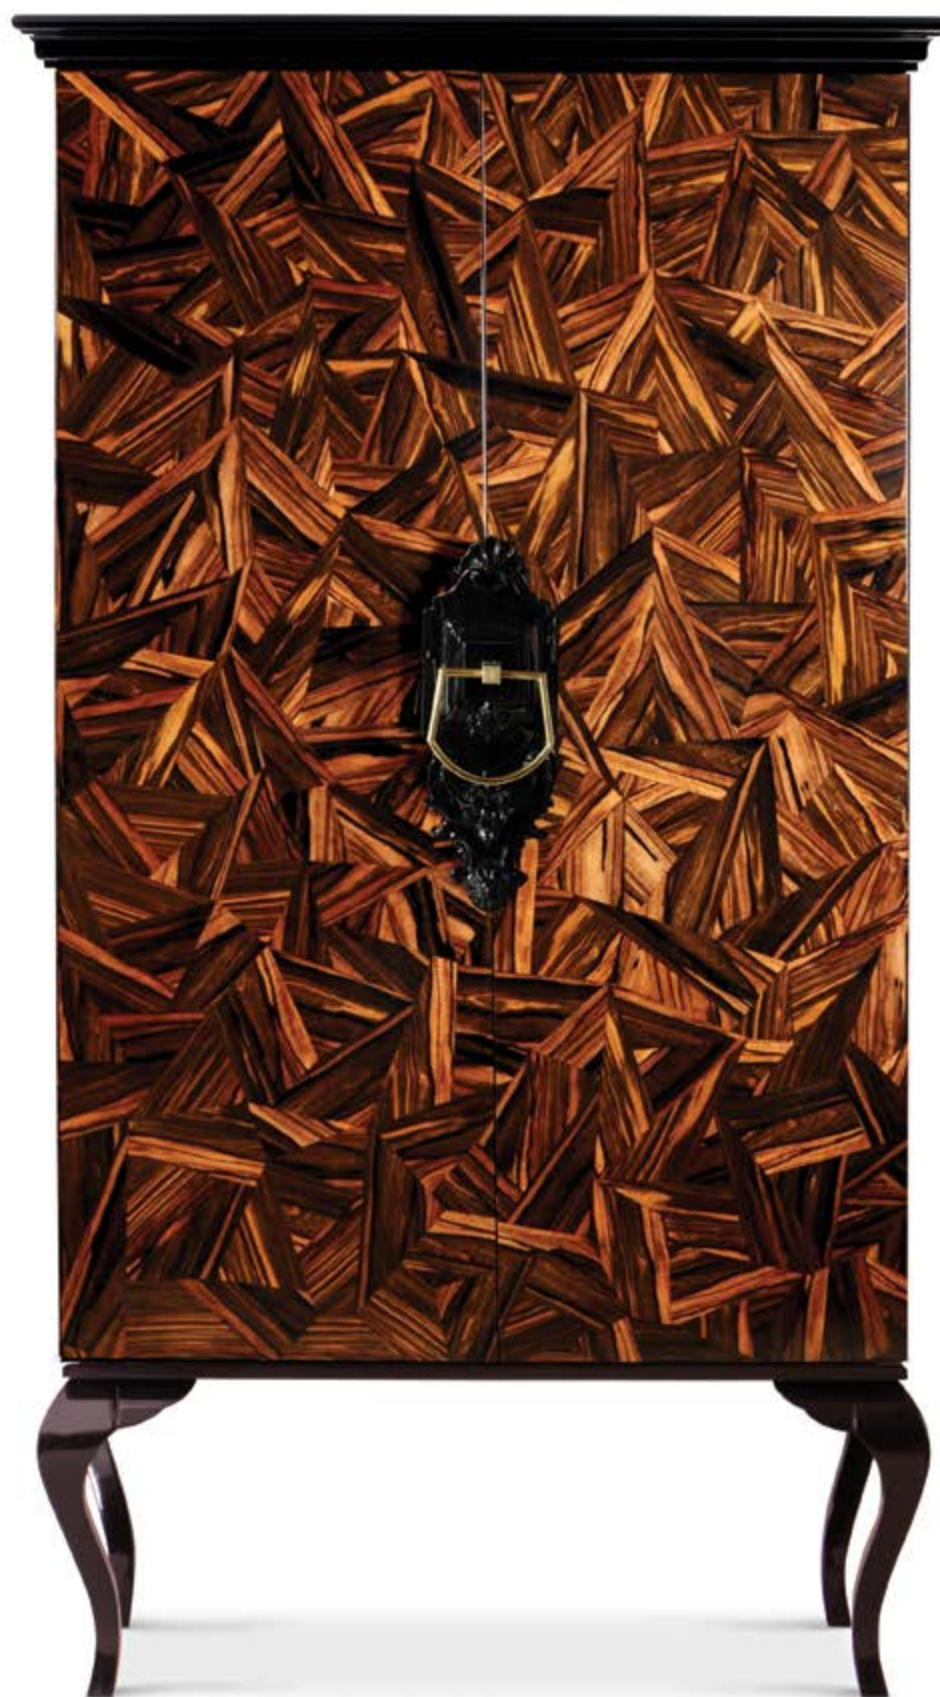

GUGGENHEIM
cabinet

MEASURES: w: 110 cm | 43.3" d: 49 cm | 19.3" h: 210 cm | 82.7"
MATERIAL: Wood veneer, colored lacquer in black or white
COLOUR: Wood and Black