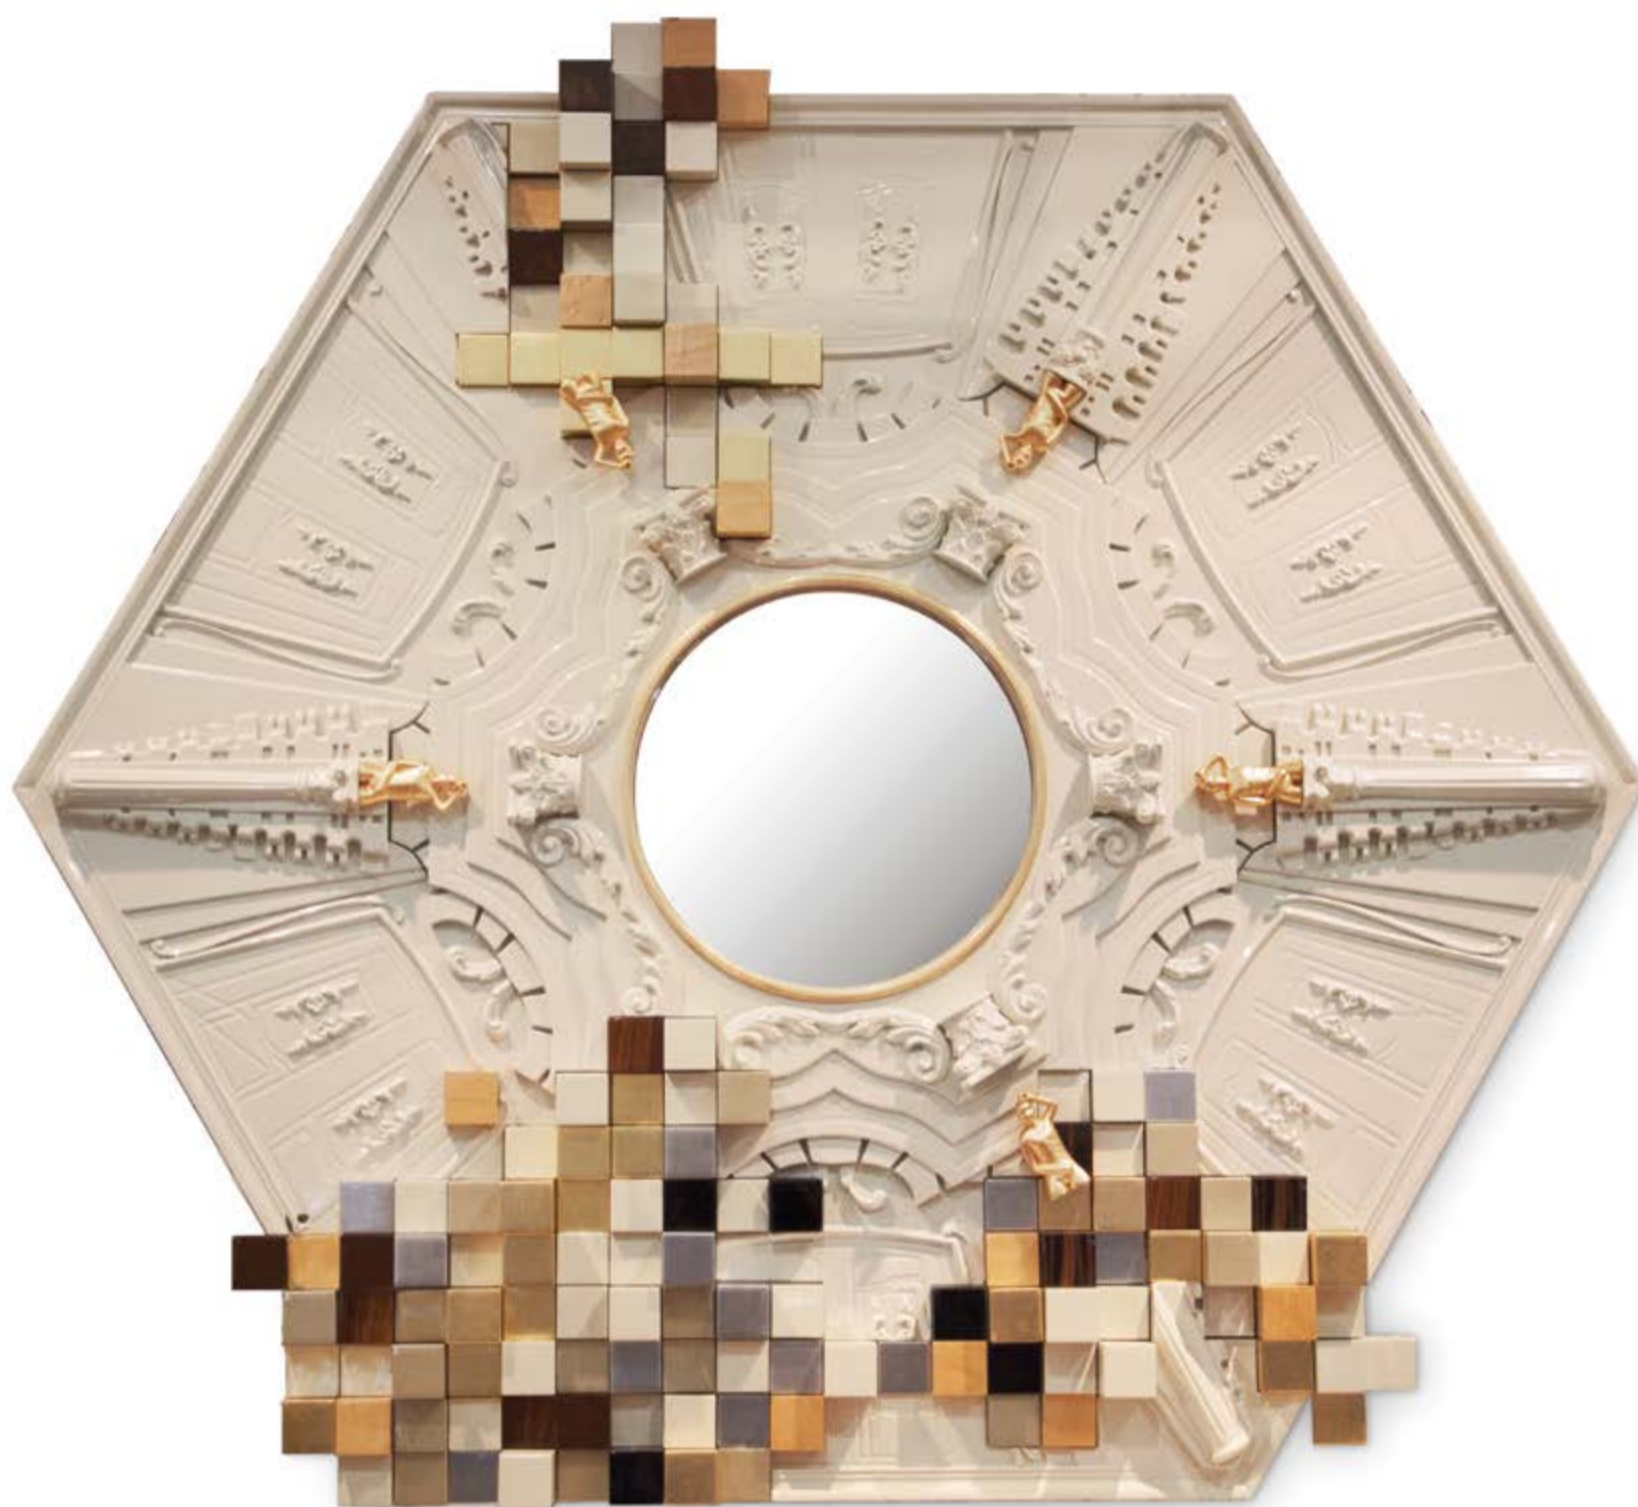

LIBERTY  
*wall mirror*

MEASURES: ø 120 cm | 47.2" d: 5 cm | 2"  
MATERIAL: Wood, Silver leaf with high gloss varnish, mirror  
COLOUR: Brown

## GLANCE

*mirror*

—

MEASURES: d: 140 cm | 55.1" d: 4 cm | 1,6"  
MATERIAL: Gold lacquered wood, Hand cutted mirror  
COLOUR: Gold and Mirror

MEASURES: d: 140 cm | 55.1" d: 4 cm | 1,6"  
MATERIAL: Gold lacquered wood, Hand cutted mirror  
COLOUR: Gold and Mirror

## FILIGREE

*mirror*

MEASURES: w: 150 cm | 59,8" ø 10 cm | 3,9" h: 99 cm | 39,8"  
MATERIAL: Brass with gold/nickel plated, convex mirror  
COLOUR: Gold