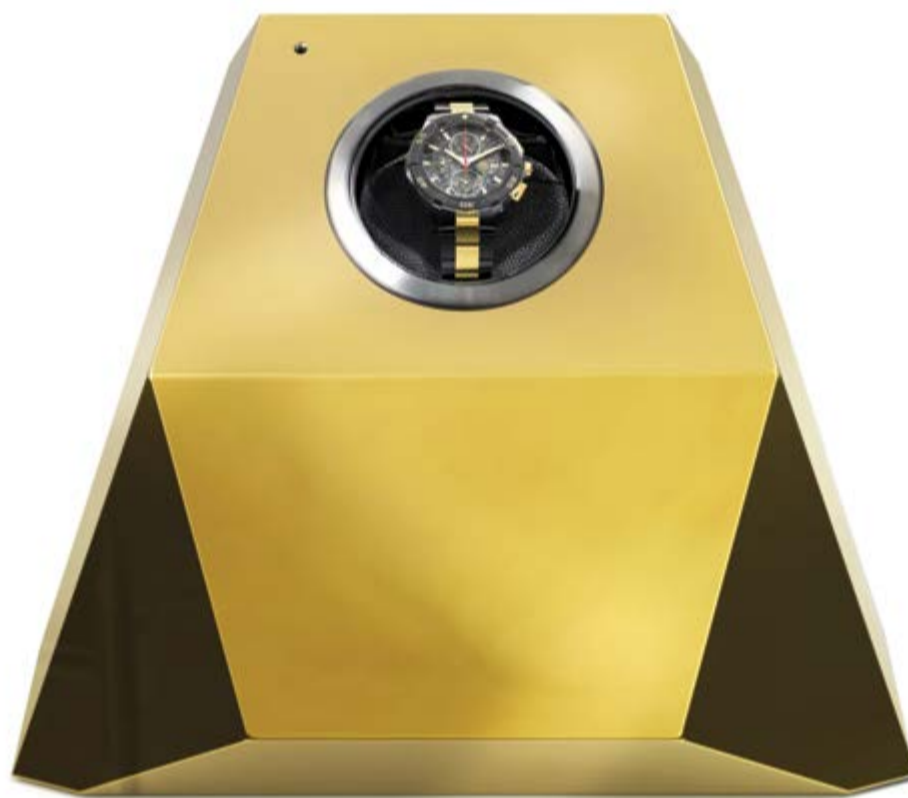

**SYMPHONY**  
*luxury safe*

MEASURES: w: 85 cm | 33.5" d: 45 cm | 17.7" h: 202 cm | 79.5"  
MATERIAL: Black lacquered, gold plated brass and glass  
COLOUR: Gold

BOHÉME  
*luxury safe*

MEASURES: w: 83 cm | 32.7" d: 65 cm | 25.6" h: 135 cm | 53.1"  
MATERIAL: Polished brass, polished hammered brass, brushed gold  
brass with patina, brushed gold brass  
COLOUR: Gold brass patina

CLOUD  
*watch winder*

MEASURES: w: 30 cm | 11.8" d: 25 cm | 9.8" h: 20 cm | 7.9"  
MATERIAL: High gloss black lacquered, Chrome details, glass  
COLOUR: Black

DIAMOND  
*watch winder*

—  
MEASURES: w: 26 cm | 10.2" d: 25 cm | 10" h: 20 cm | 7.9"  
MATERIAL: Wood, gold leaf  
COLOUR: Gold

MILLIONAIRE  
*watch winder*

MEASURES: w: 35 cm | 13.8" d: 35 cm | 13.8" h: 35 cm | 13.8"  
MATERIAL: Wood, Polished Brass, Nickel plated details, Fabric  
COLOUR: Gold

MILLIONAIRE  
*luxury safe*

MEASURES: w: 80 cm | 31.5" d: 63 cm | 25" h: 152 cm | 60"  
MATERIAL: Wood, Polished Brass, Nickel plated details, Fabric  
COLOUR: Gold