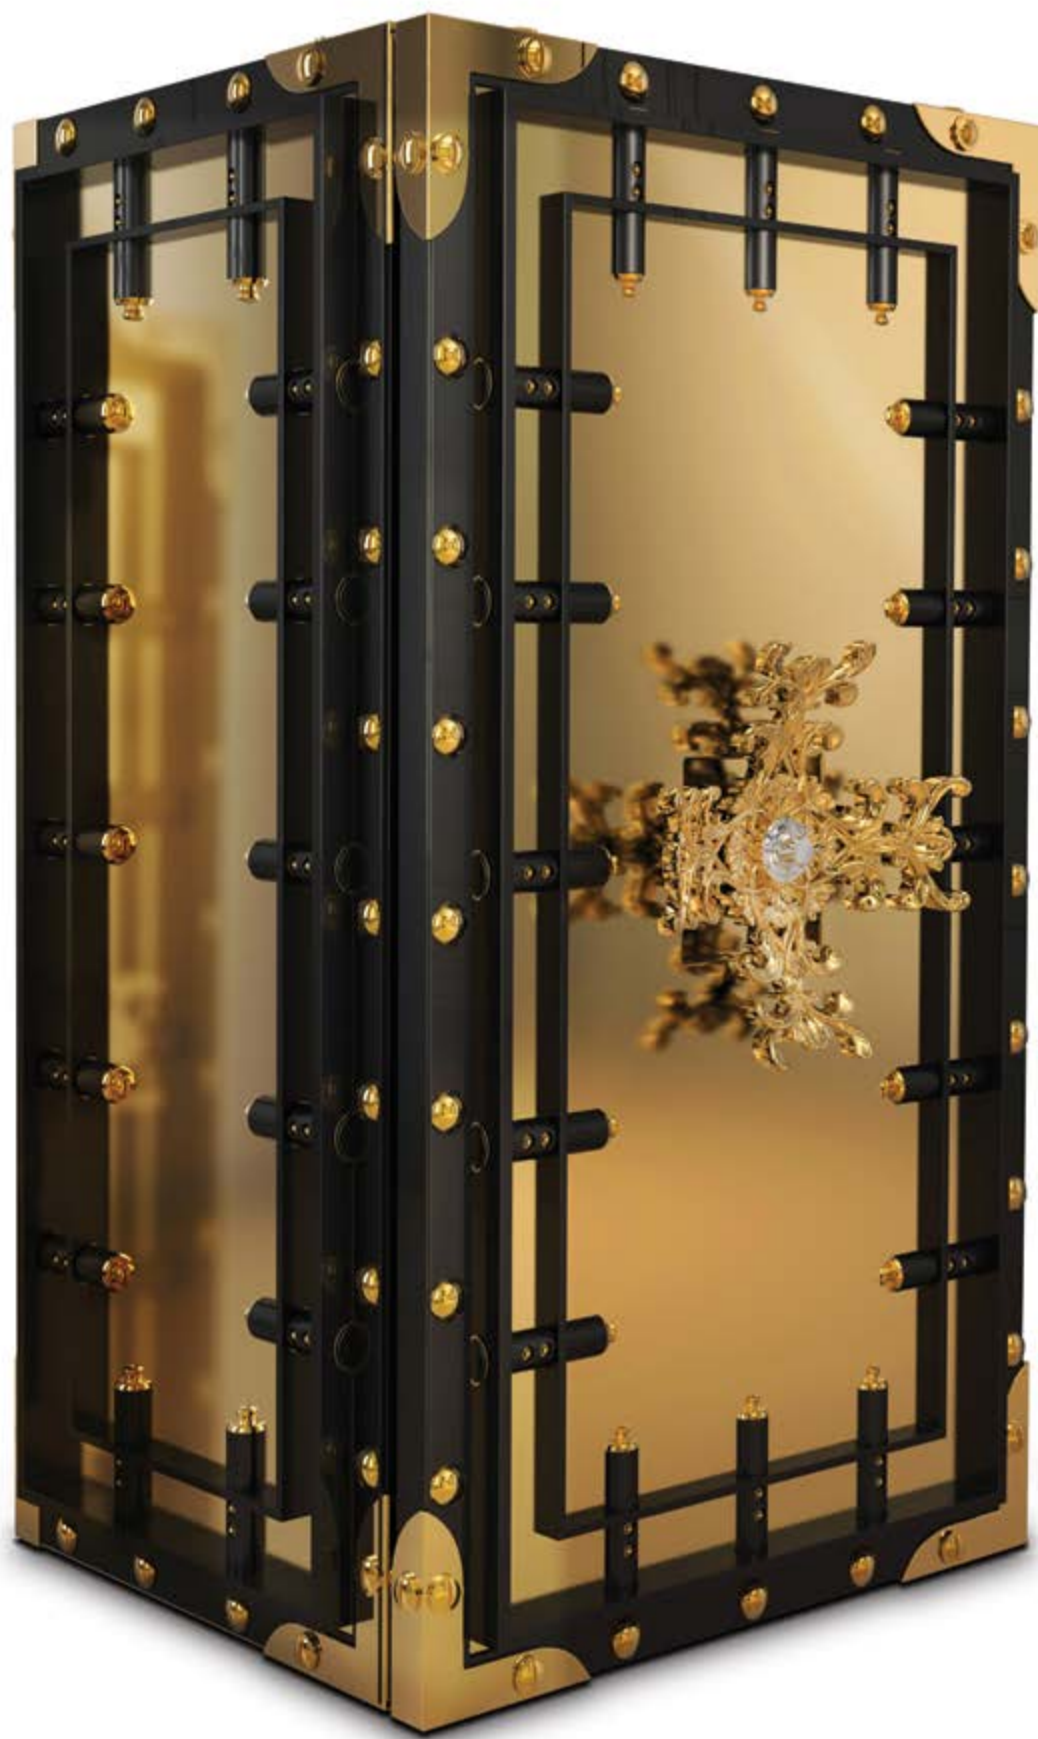

## DIAMOND BLACK

*luxury safe*

MEASURES: w: 82 cm | 32.3" d: 67 cm | 26.4" h: 160 cm | 63.0"  
MATERIAL: Black lacquered fiber glass, gold leaf details  
COLOUR: Black and Gold

## DIAMOND CREAM

*luxury safe*

MEASURES: w: 82 cm | 32.3" d: 67 cm | 26.4" h: 160 cm | 63.0"  
MATERIAL: Cream lacquered fiber glass, gold leaf details  
COLOUR: Cream and Gold

**DALI 6**  
*watch winder*

MEASURES: w: 48 cm | 17.9" d: 48 cm | 17.9" h: 170 cm | 66.9"  
MATERIAL: Polished brass, Fabric, Glass shelf  
COLOUR: Gold

MEASURES: w: 48 cm | 17.9" d: 48 cm | 17.9" h: 170 cm | 66.9"  
MATERIAL: Polished brass, Fabric, Glass shelf  
COLOUR: Gold