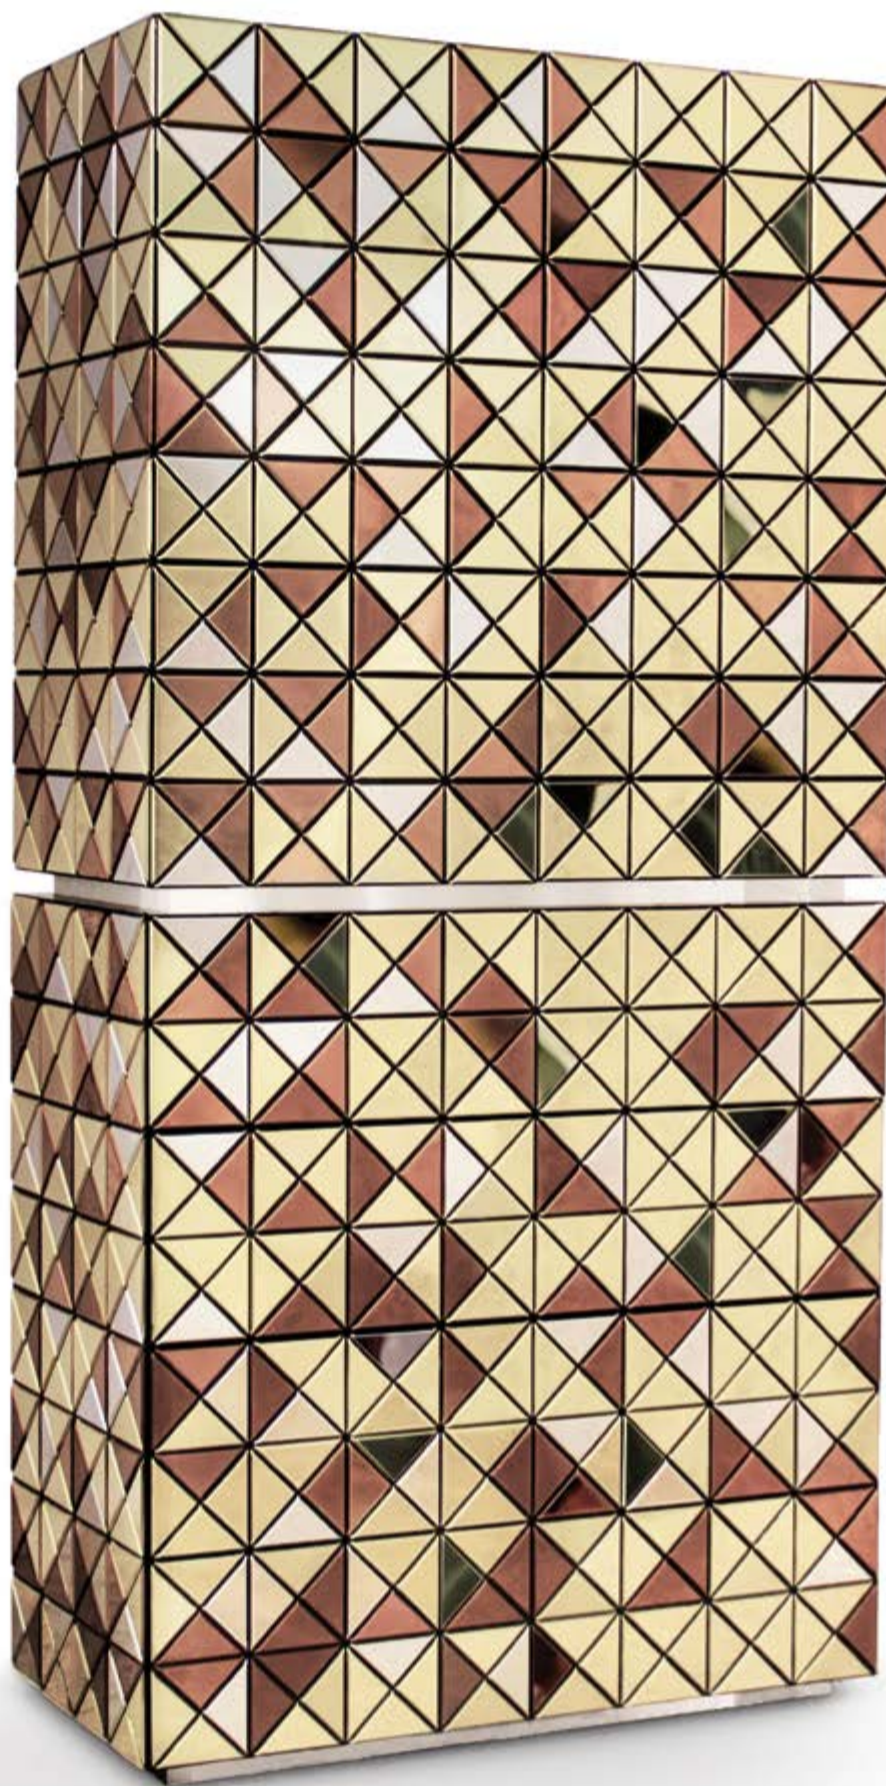

PIXEL ANODIZED
cabinet

MEASURES: w: 81 cm | 31.9" d: 41 cm | 16.1" h: 166 cm | 65.4"
MATERIAL: Black lacquered wood, Aged mirror, Anodized aluminium, Acrylic, Fabric
COLOUR: Multicolor and Gold