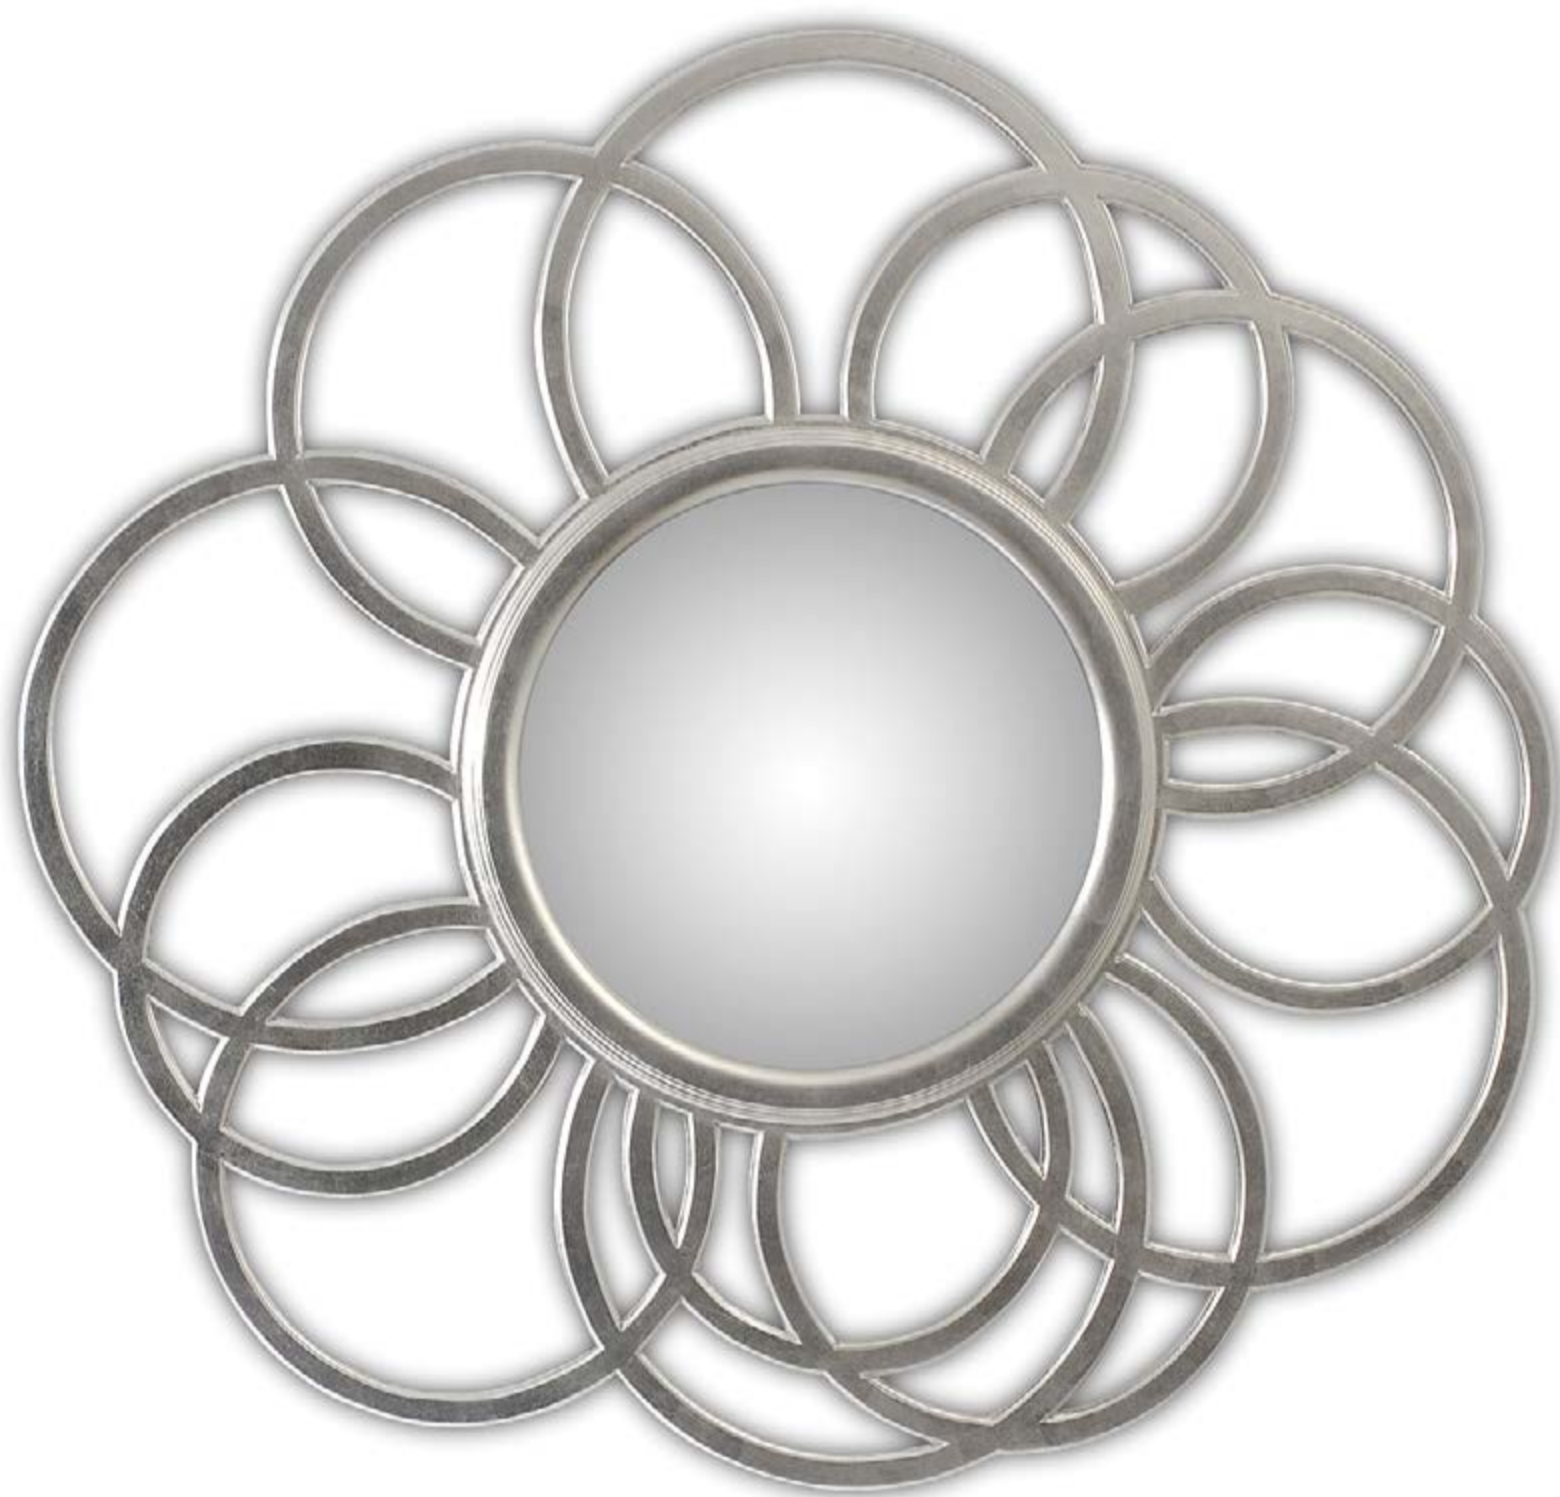

APOLLO  
*wall mirror*

MEASURES: ø160 cm | 63" d: 5 cm | 2"  
MATERIAL: Mahogany Wood, Gold leaf, Convex mirror  
COLOUR: Gold

## NEAPOLI

*mirror*

MEASURES: w. 185 cm | 72.8" ø 9 cm | 3.5" h: 165 cm | 65"  
MATERIAL: Wood, Silver leaf finished with translucent patina high gloss  
varnish and fixing support in metal  
COLOUR: Scrolling Patina

LIBERTY  
*wall mirror*

MEASURES: ø 120 cm | 47.2" d: 5 cm | 2"  
MATERIAL: Wood, Silver leaf with high gloss varnish, mirror  
COLOUR: Brown