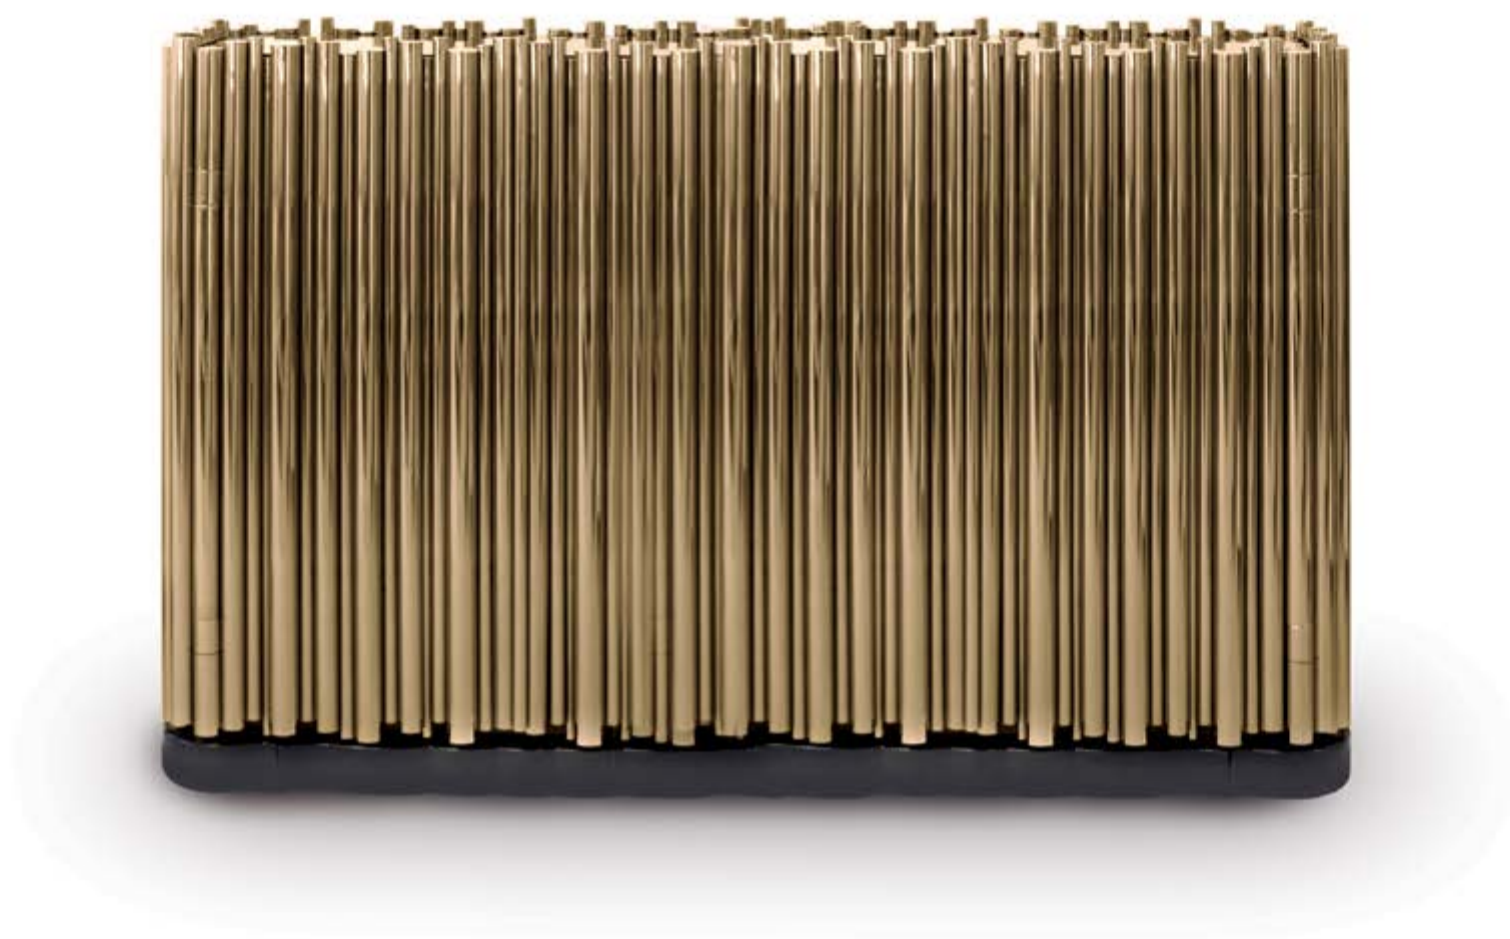

MEASURES: w: 80 cm | 31.5" d: 40 cm | 15.7" h: 48 cm | 18.9"  
MATERIAL: Black lacquered wood, Anodized aluminium, Acrylic  
COLOUR: Multicolor and Gold

MEASURES: w: 80 cm | 31.5" d: 40 cm | 15.7" h: 48 cm | 18.9"  
MATERIAL: Black lacquered wood, Anodized aluminium, Acrylic  
COLOUR: Multicolor and Gold

WAVE  
*nightstand*

—  
MEASURES: w: 90 cm | 35.4" d: 55 cm | 21.7" h: 50 cm | 19.7"  
MATERIAL: Wood, Polished brass, Glass  
COLOUR: Gold

SYMPHONY  
*nightstand*

—  
MEASURES: w: 97 cm | 38.2" d: 55 cm | 21.7" h: 50 cm | 19.7"  
MATERIAL: Rosewood veneer, gold plated brass  
COLOUR: Gold