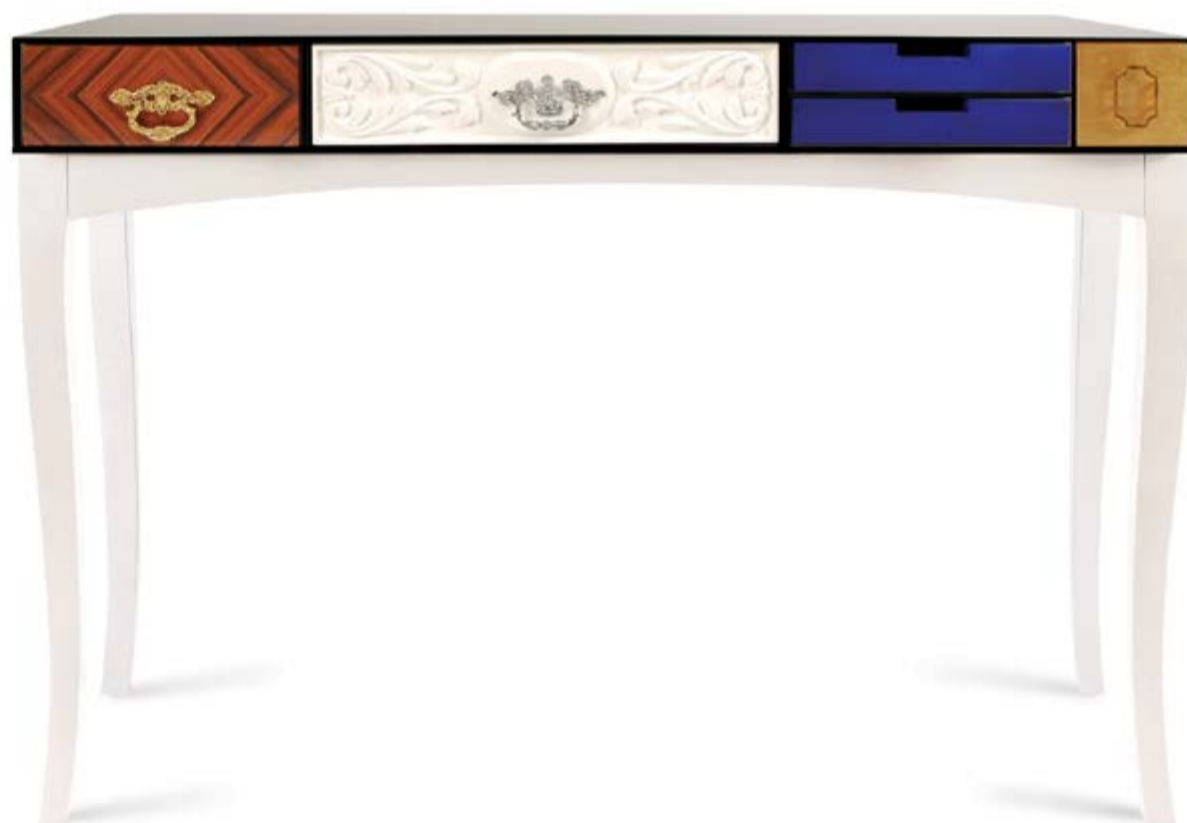

SOHO *console*

MEASURES: w: 118 cm | 46.5" d: 43 cm | 16.9" h: 87 cm | 34.3"
w: 105 cm | 41.3" d: 43 cm | 16.9" h: 87 cm | 34.3"
w: 90 cm | 35.4" d: 43 cm | 16.9" h: 87 cm | 34.3"
w: 80 cm | 31.5" d: 43 cm | 16.9" h: 87 cm | 34.3"

MATERIAL: Brass, fabric, rosewood, golden leaf, lacquered glass, crystal
COLOUR: Gold, Blue, White, Red and Black