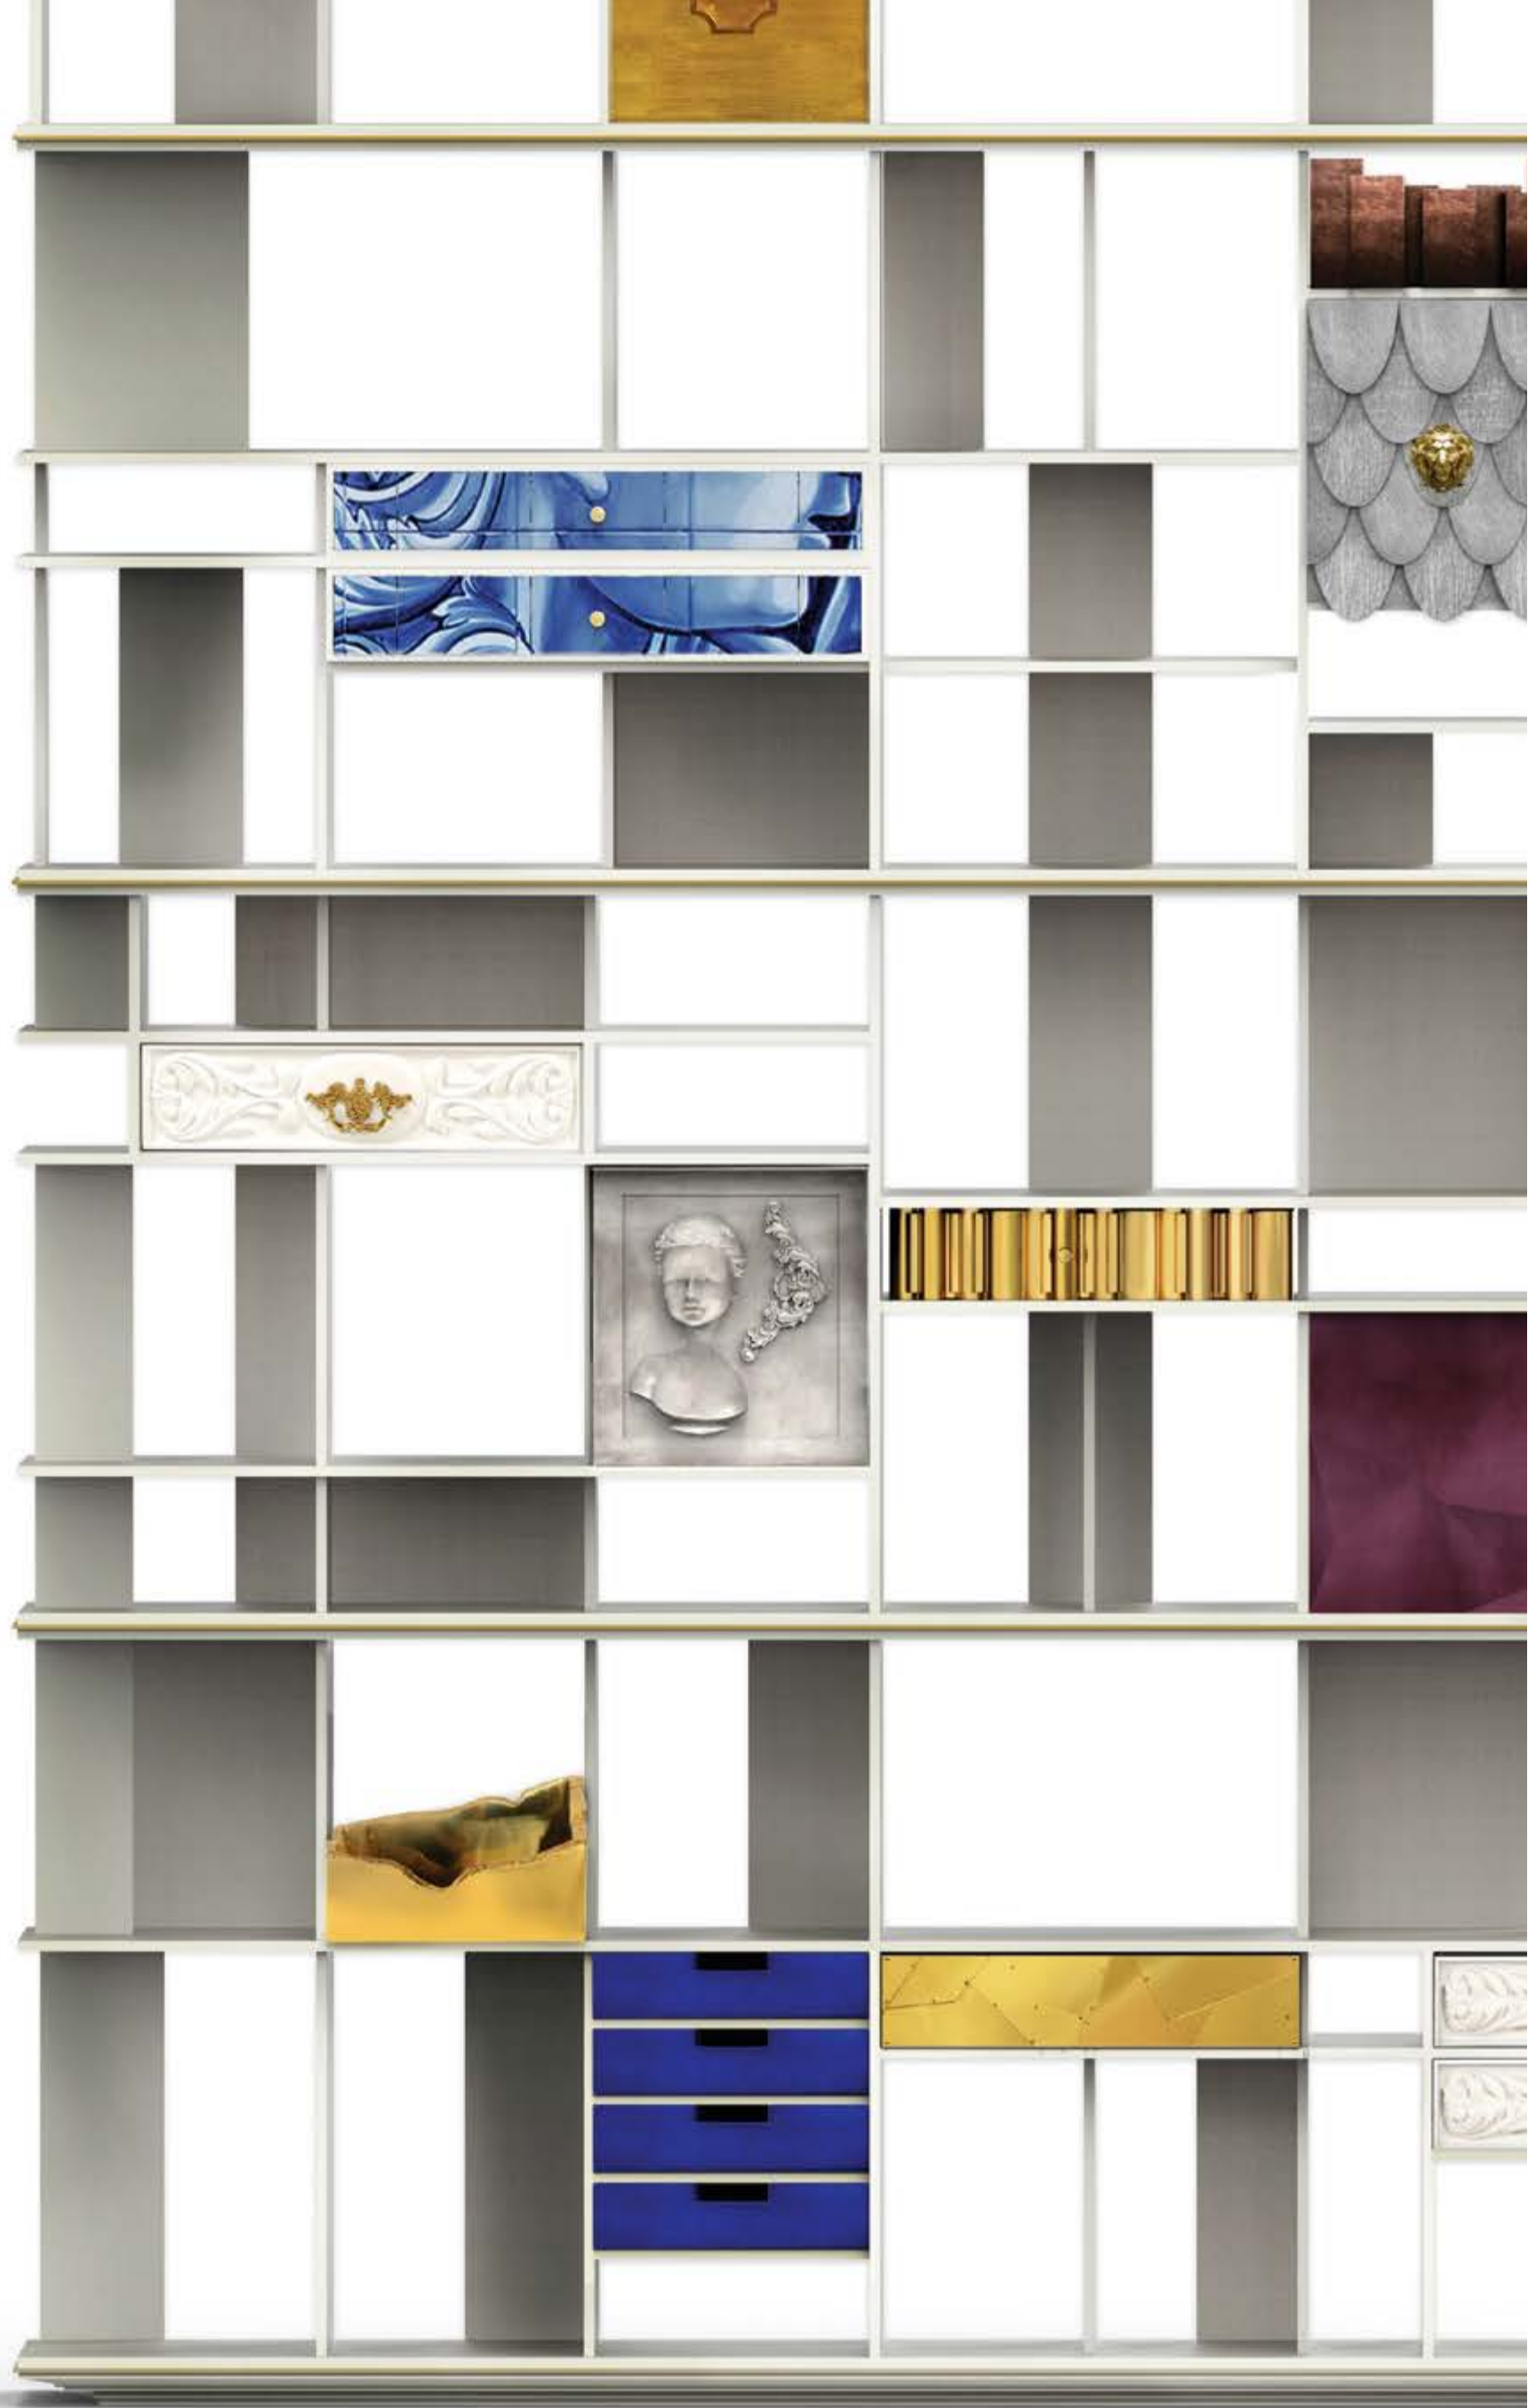

CABINETS & BOOKCASES

WWW.BOCADOLOBO.COM